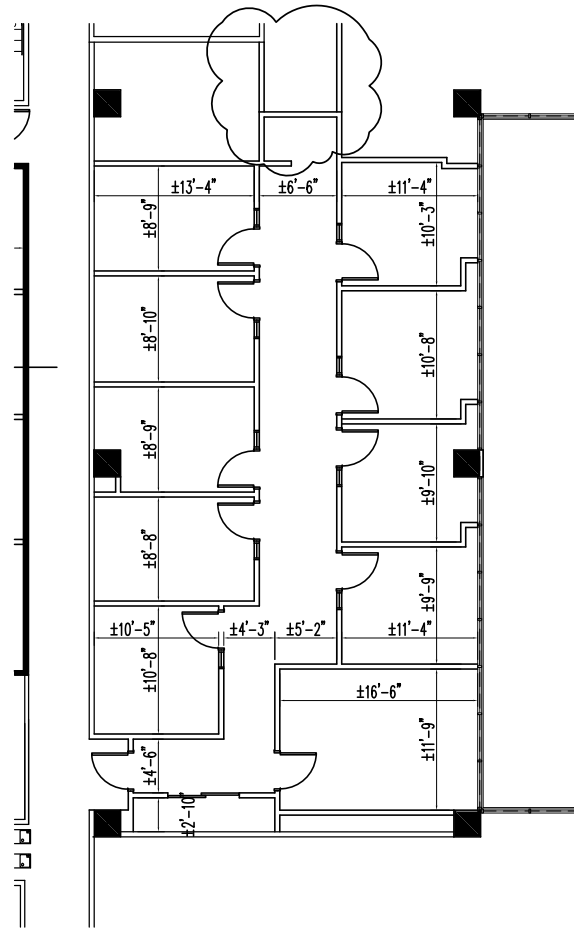

insight
design

1955 Northwest
17th Avenue
Miami
Florida
33125
305 545 4964

Management & Leasing by
TAYLOR&MATHIS

6505 Blue Lagoon Dr.

October 16th, 2009

AS-BUILT

SUITE 465
N.T.S.