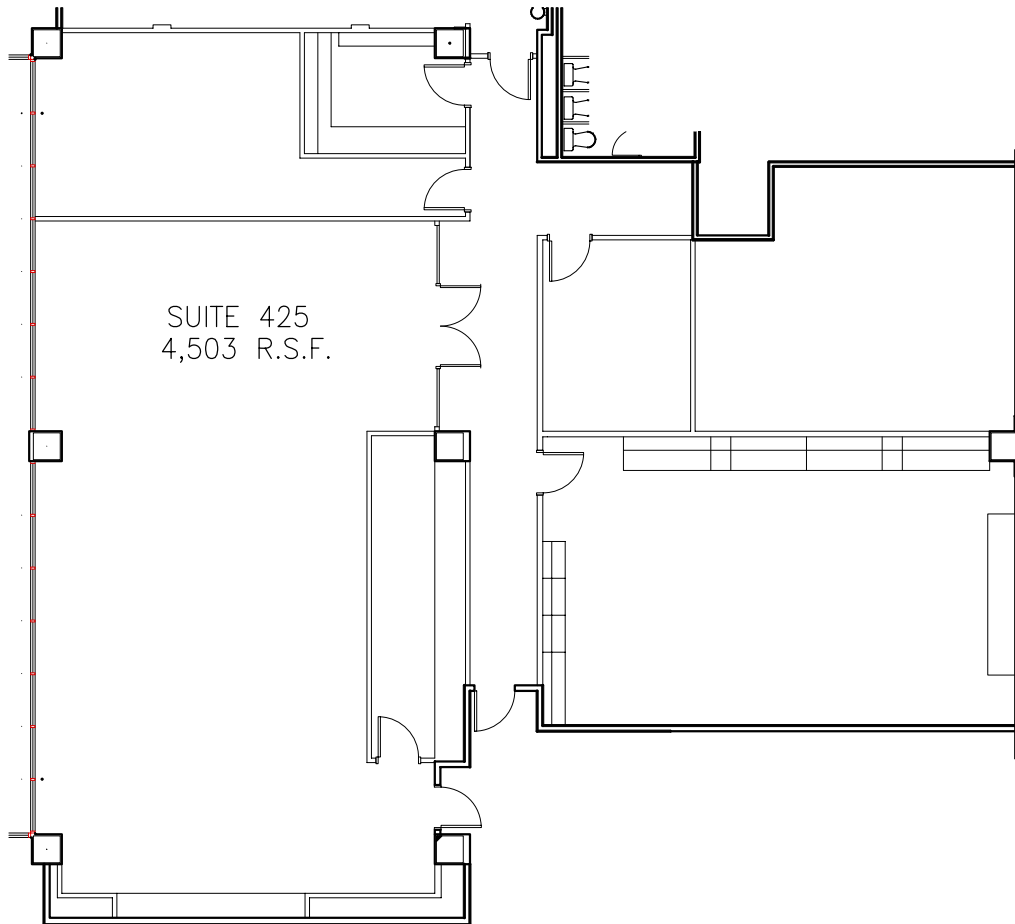

insight
design

1955 Northwest
17th Avenue
Miami
Florida
33125
305 545 4964

KEY PLAN - 4th FLOOR

6303 Blue Lagoon Dr.

03.18.08

As-Built

Suite 425
N.T.S.