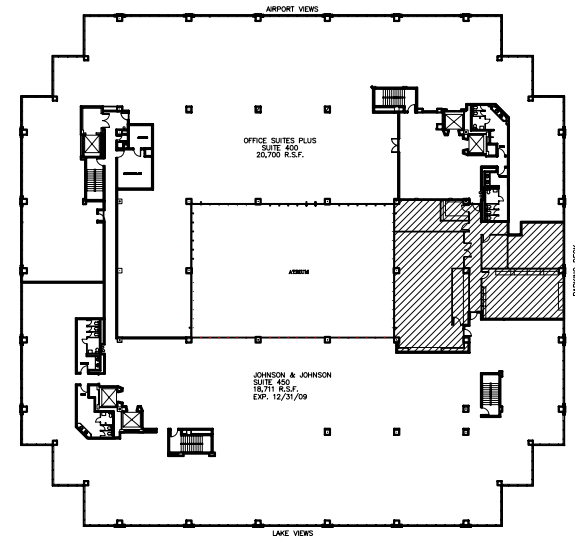

insight
design

1955 Northwest
17th Avenue
Miami
Florida
33125
305 545 4964

KEY PLAN - 4th FLOOR

6303 Blue Lagoon Dr.

03.18.08

As-Built

Suite 425
N.T.S.