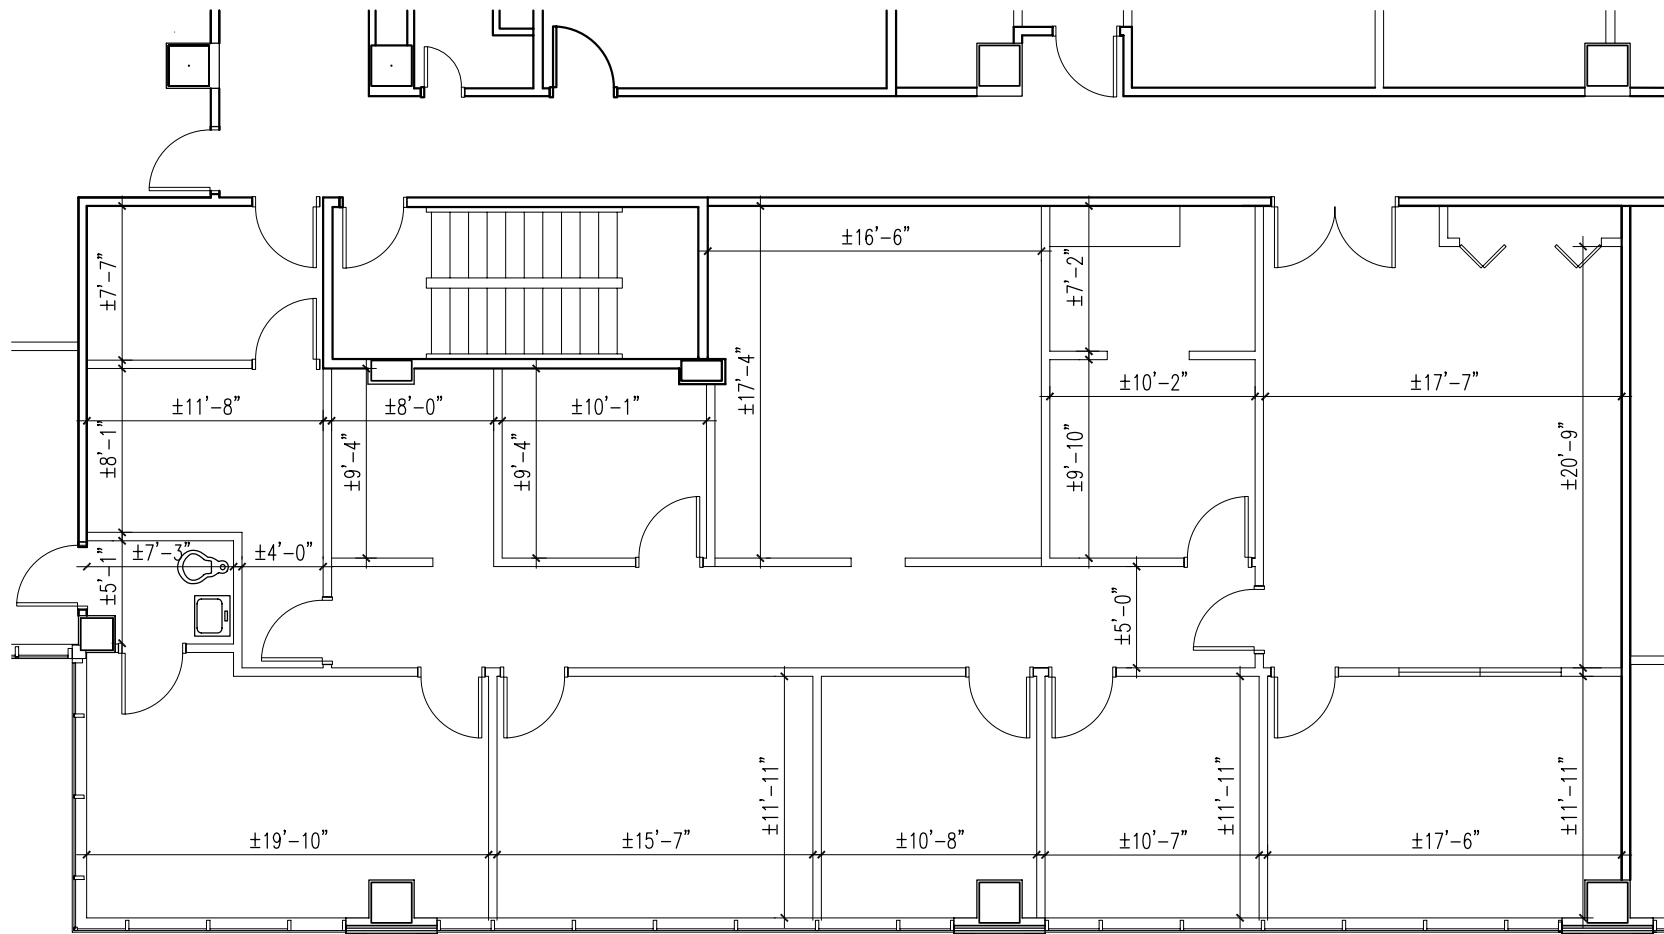

insight
design

1955 Northwest
17th Avenue
Miami
Florida
33125
305 545 4964

6303 WATERFORD AT BLUE LAGOON

February 6th, 2008

AS-BUILT

SUITE 320
N.T.S.

Leasing by
TAYLOR&MATHIS