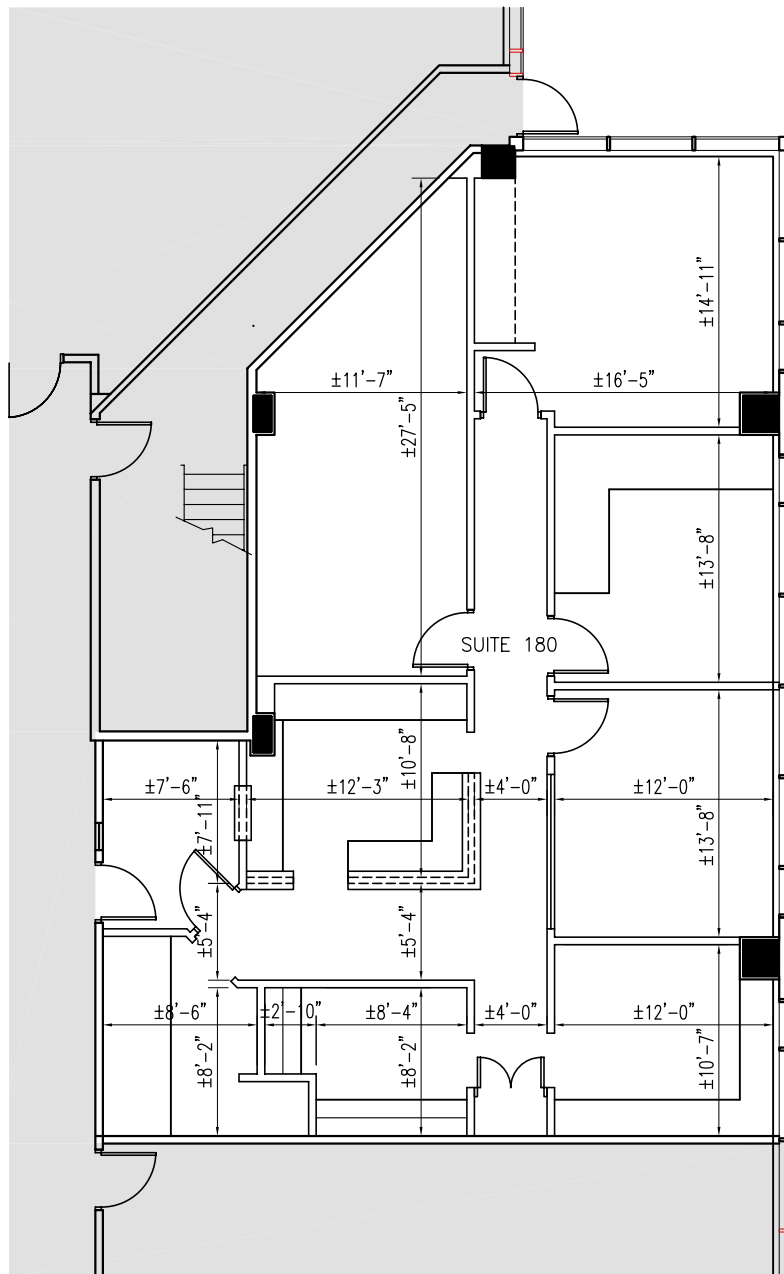

insight  
design

1955 Northwest  
17th Avenue  
Miami  
Florida  
33125  
305 545 4964

6100 Blue Lagoon Dr.

Leasing by  
TAYLOR&MATHIS

Suite 180  
N.T.S.