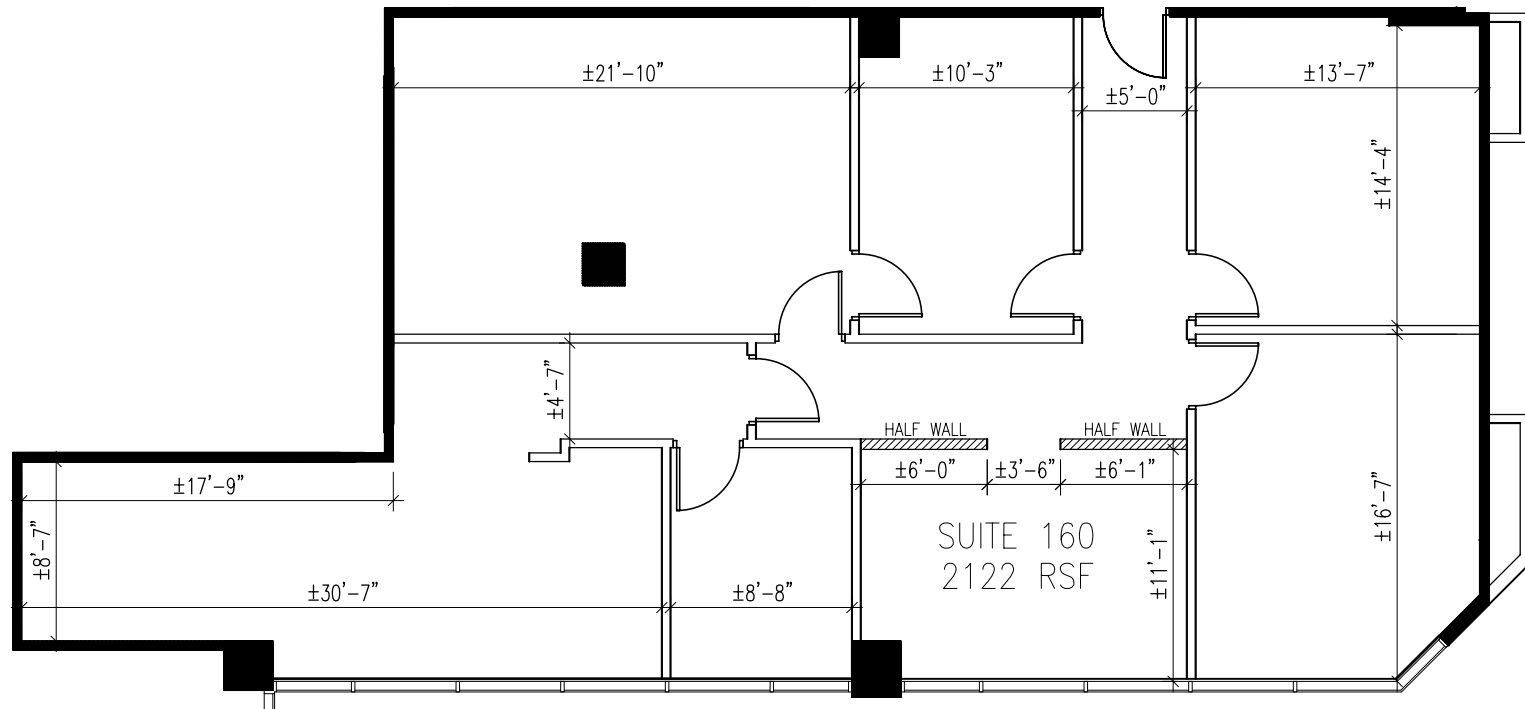

insight  
design

1955 Northwest  
17th Avenue  
Miami  
Florida  
33125  
305 545 4964

6100 Blue Lagoon Dr.

11.16.06

Suite 160

N.T.S.