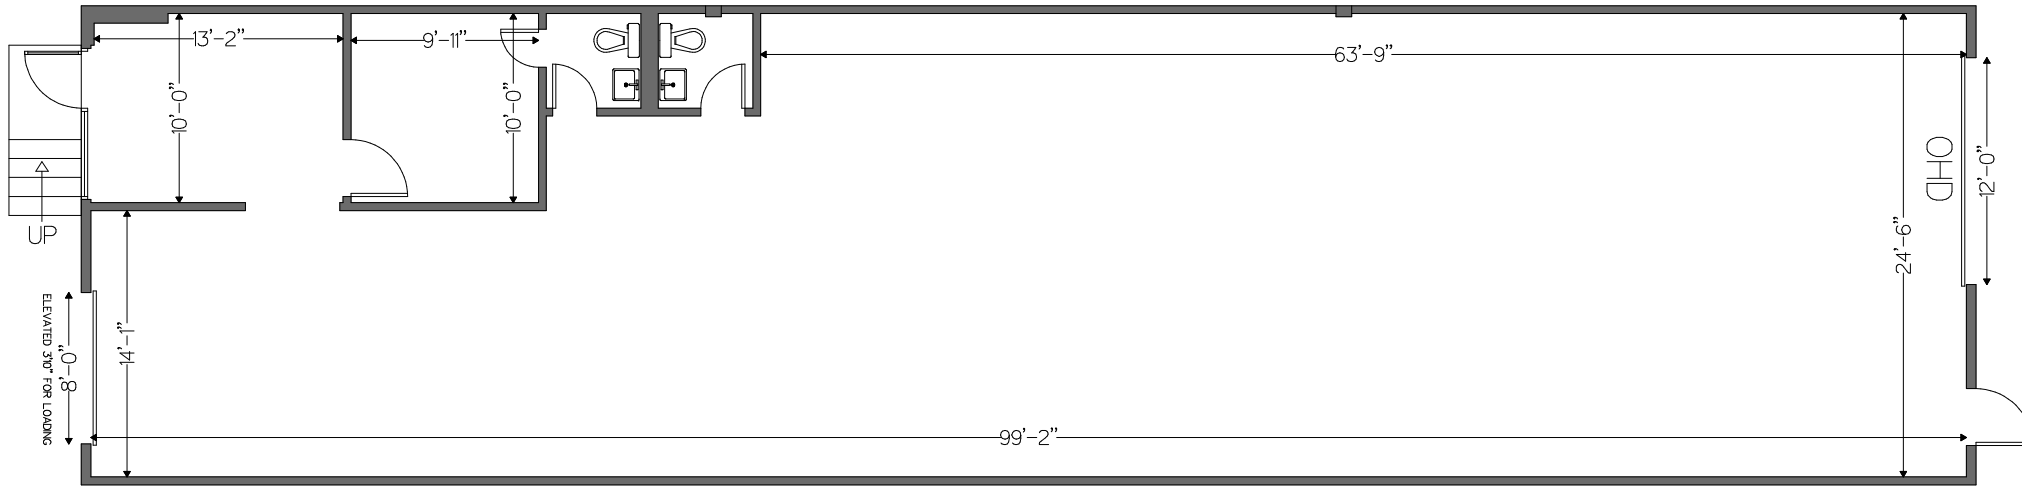

ADDRESS:
 4726 DISTRIBUTION DRIVE
 BUILDING 3
 TAMPA, FLORIDA

ATLANTA ORLANDO TAMPA
 770-984-0402 407-971-8688 727-548-9595
www.measureDYNAMICS.com

— OFFICE AREA — 325 SQ. FT.

— WAREHOUSE AREA — 2171 SQ. FT.

ADDRESS:

4726 DISTRIBUTION DRIVE
 BUILDING 3
 TAMPA, FLORIDA

ATLANTA 770-984-0402 ORLANDO 407-971-8688 TAMPA 727-548-9595
www.measureDYNAMICS.com

- OFFICE AREA - 325 SQ. FT.
- WAREHOUSE AREA - 2171 SQ. FT.