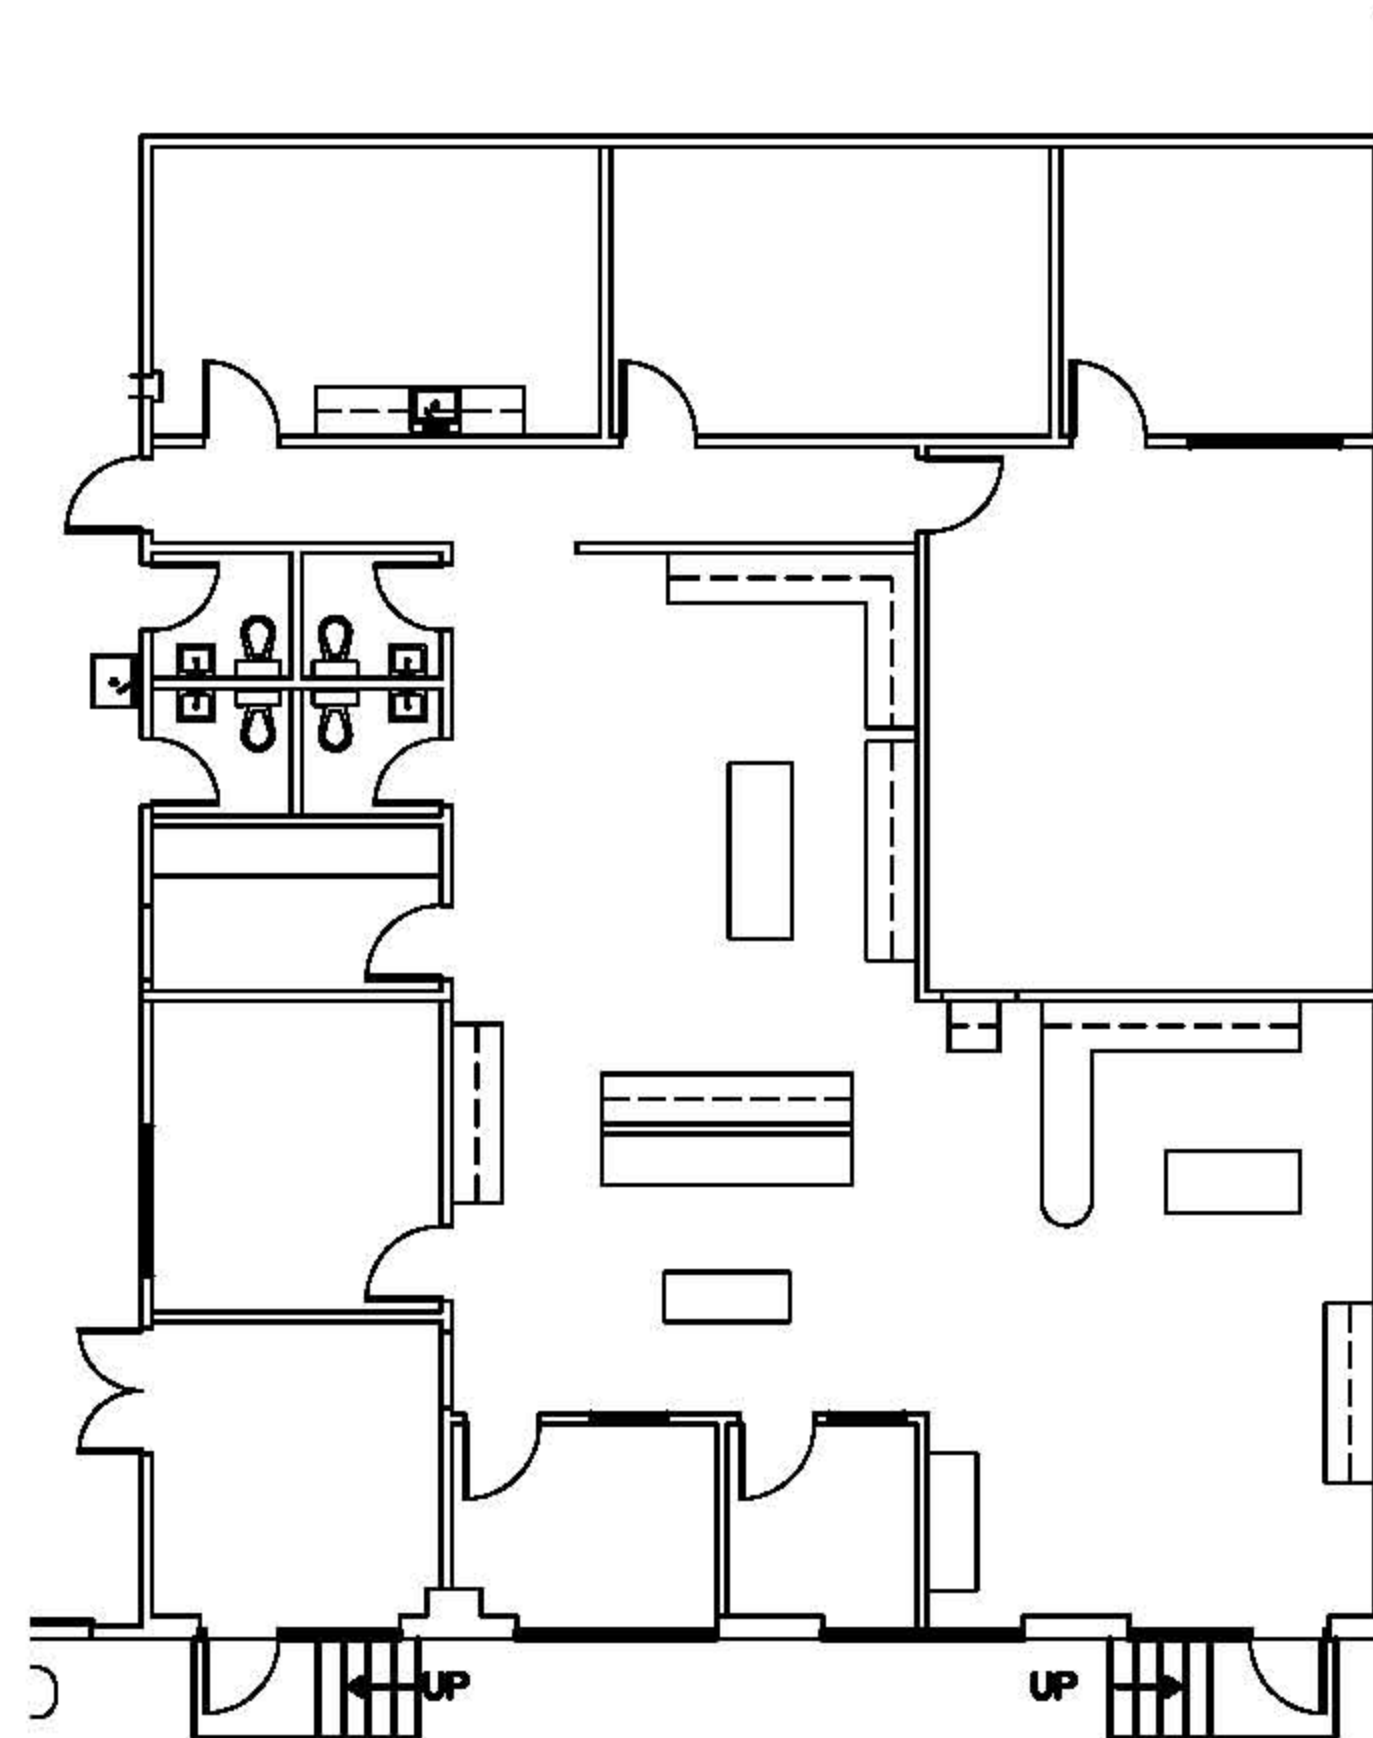

SUITE 470

TAMPA DISTRIBUTION CENTER -

WAREHOUSE AS-BUILT

SCALE: NTS

11-11-10

OFFICE 2,941 RSF

OFFICE AS-BUILT

SCALE: 1/16" = 1'-0"