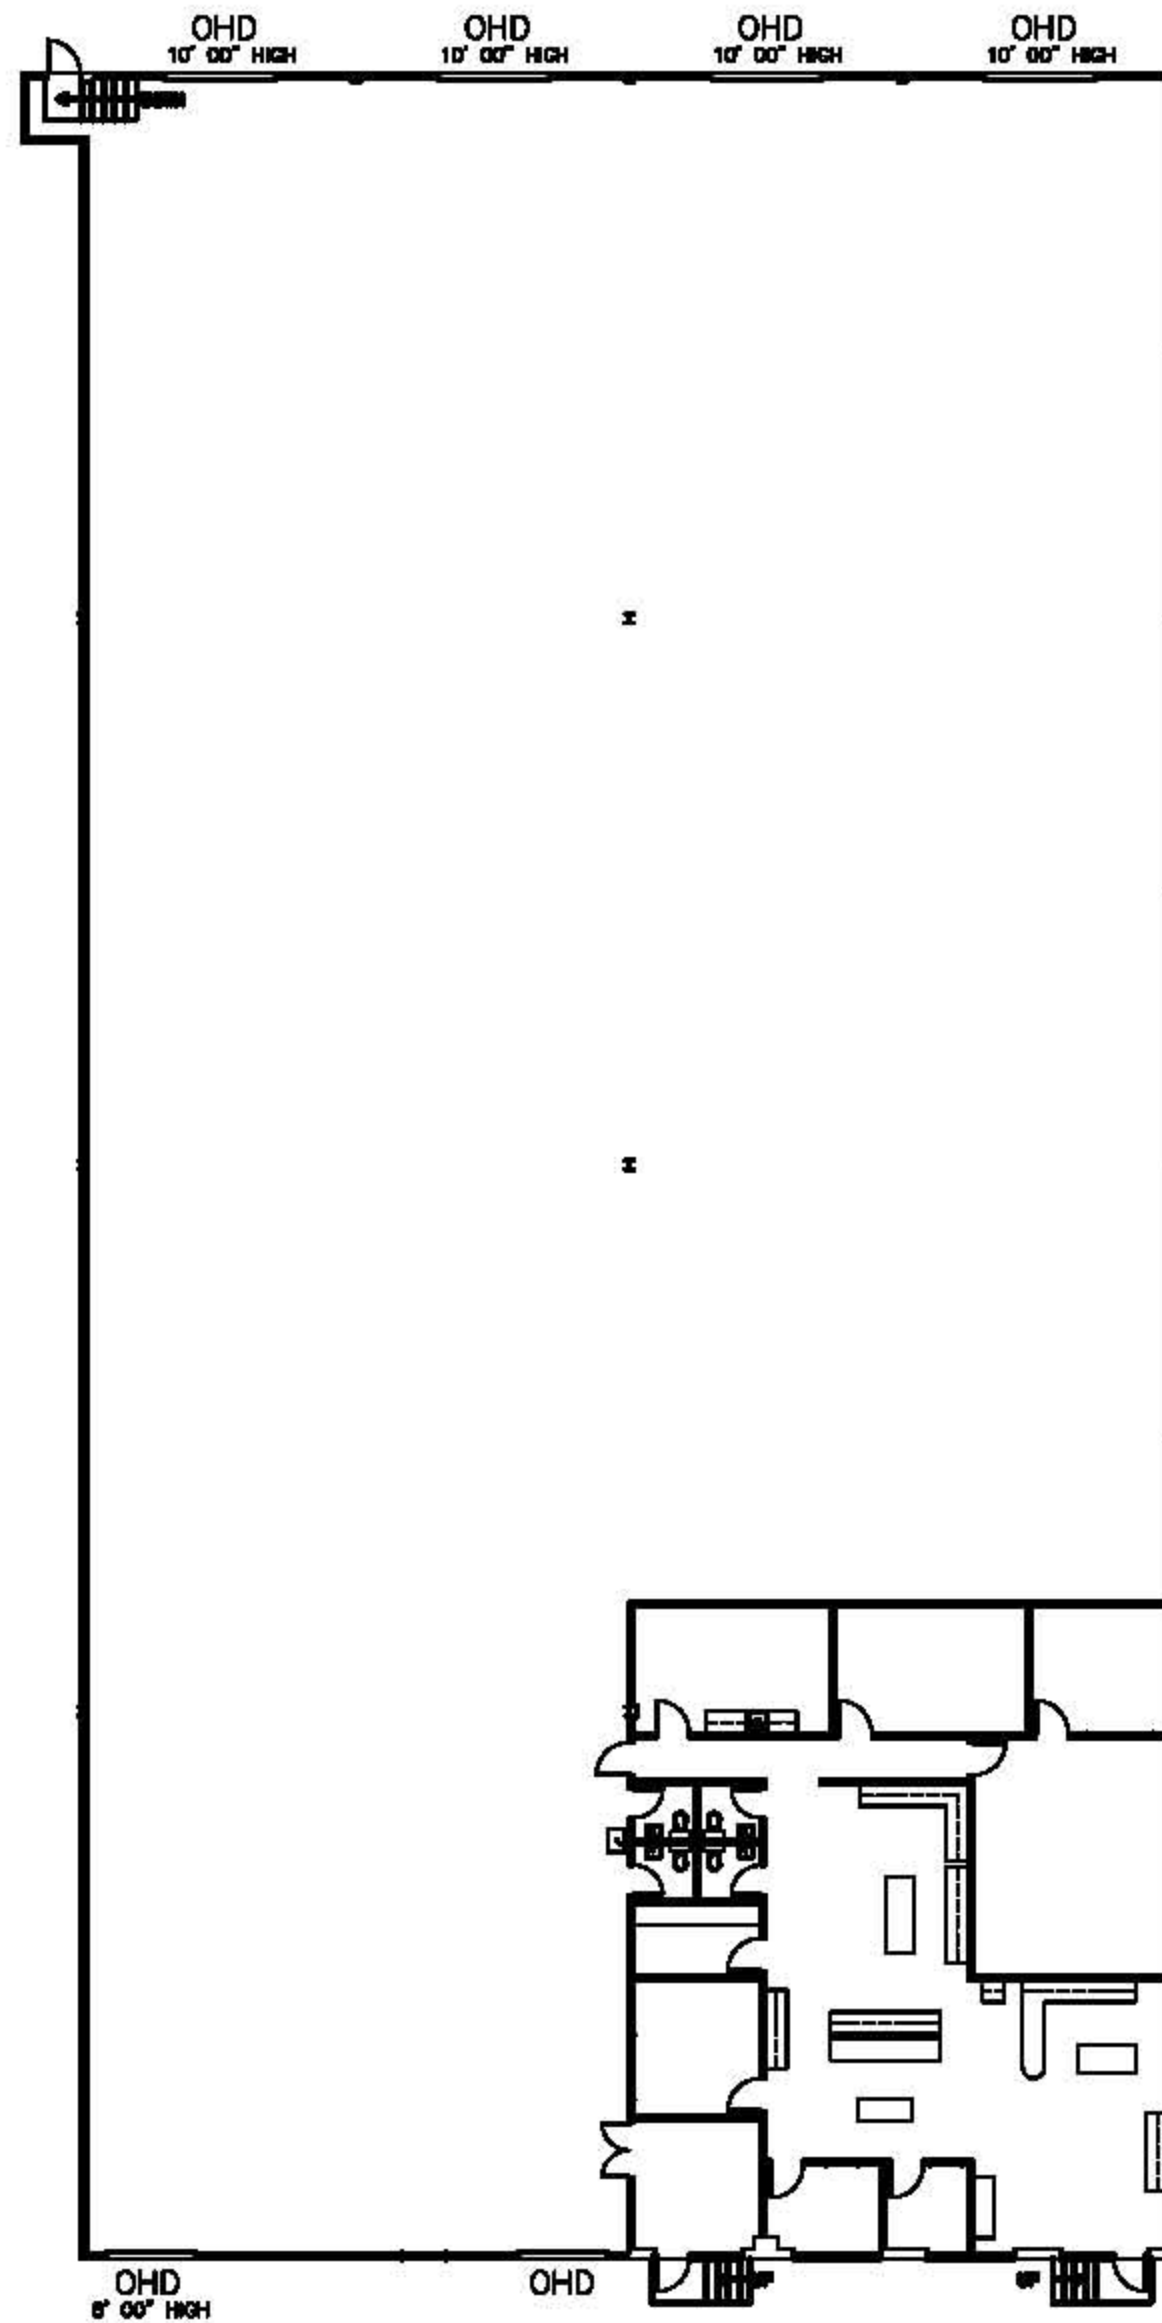

SUITE 470

TAMPA DISTRIBUTION CENTER -

WAREHOUSE AS-BUILT

SCALE: NTS

11-11-10

OFFICE 2,941 RSF

OFFICE AS-BUILT

SCALE: 1/16" = 1'-0"