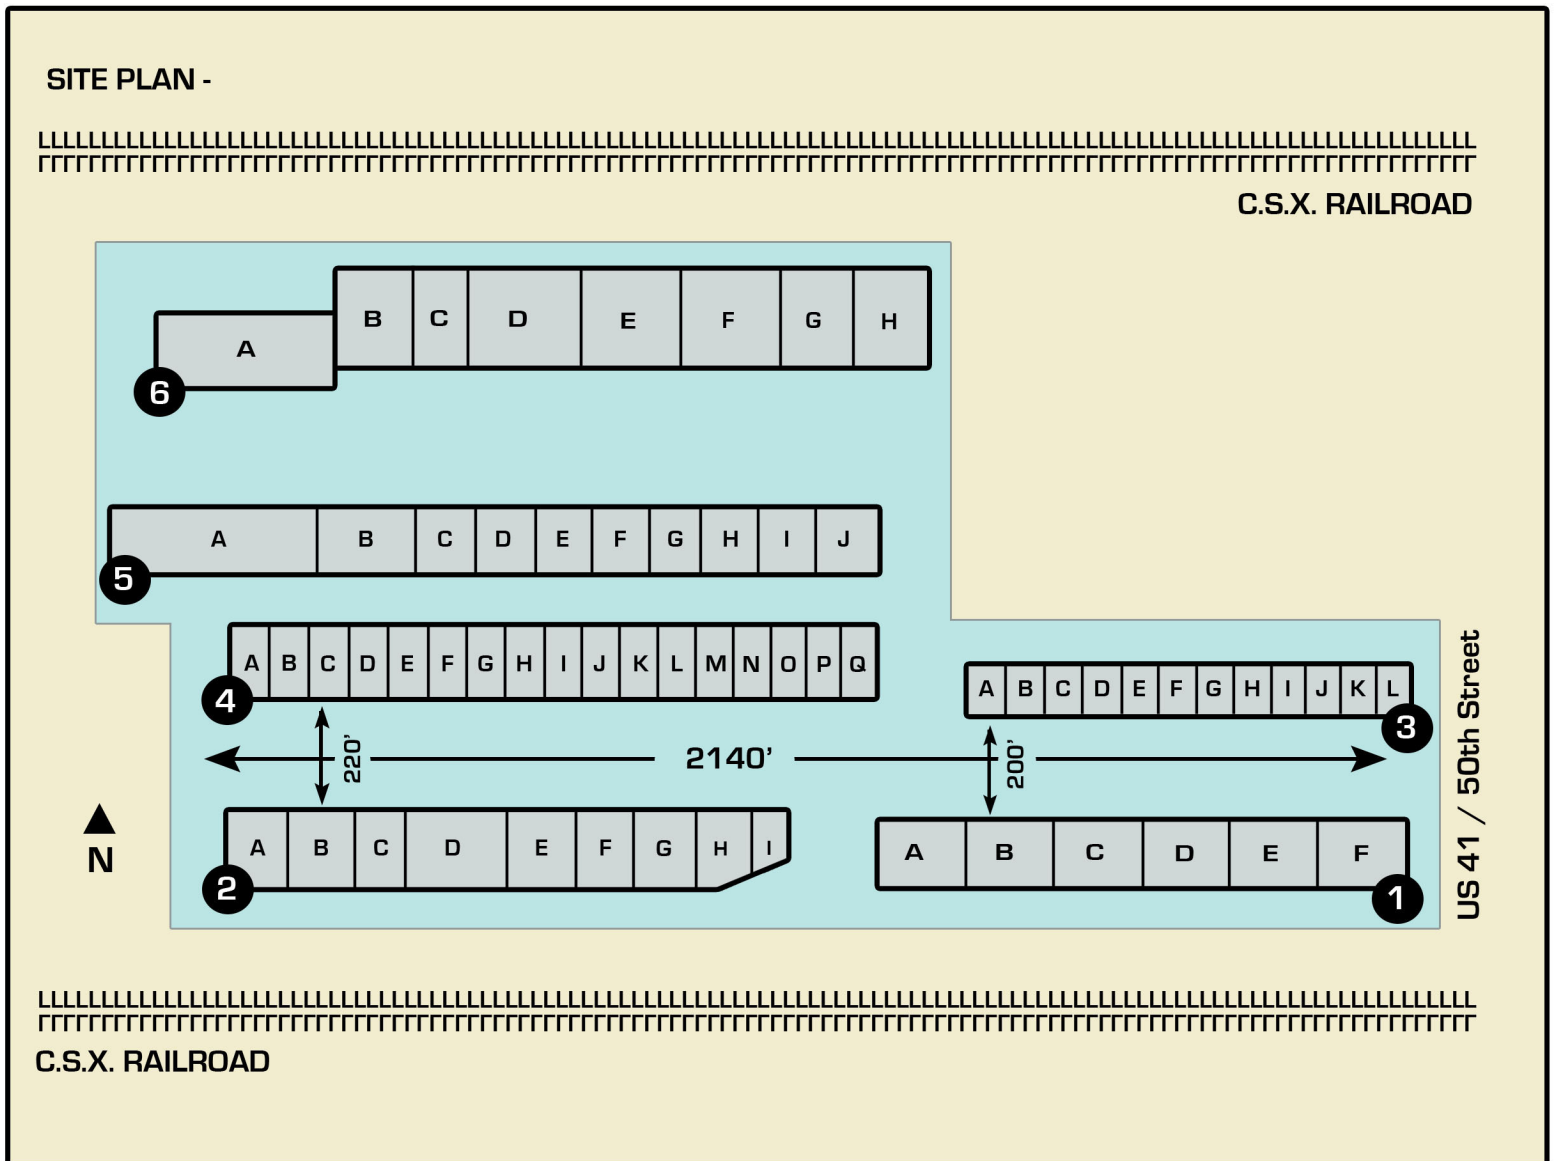

Tampa Distribution Center

1212 N 50th Street

Tampa, Florida 33605

TAYLOR&MATHIS

Distribution Warehouse Space Available:

FOR INFORMATION PLEASE CONTACT:

LISA ROSS
MANAGING DIRECTOR OF LEASING
(813) 514-2734—DIRECT
lross@taylormathis.com