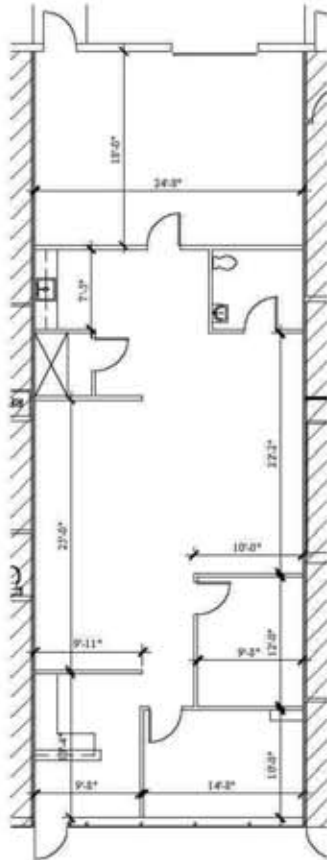

SUITE D

BUILDING 5820
BAY WEST COMMERCE PARK

KEY PLAN

NOT TO SCALE