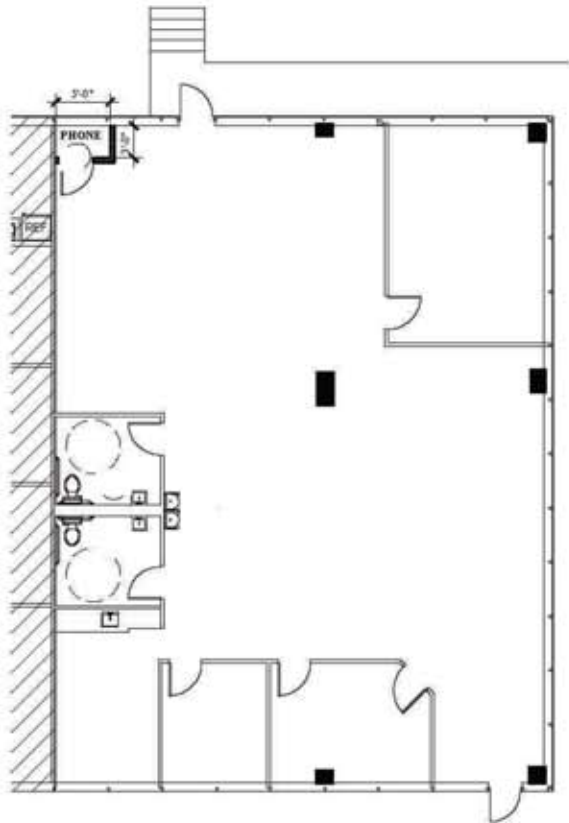

SUITE A

BUILDING 5810
BAY WEST COMMERCE PARK

SPACE PLAN 2

1/16" = 1'-0"

JOB: 09004

01-28-09

SPACE PLAN 1

1/16" = 1'-0"