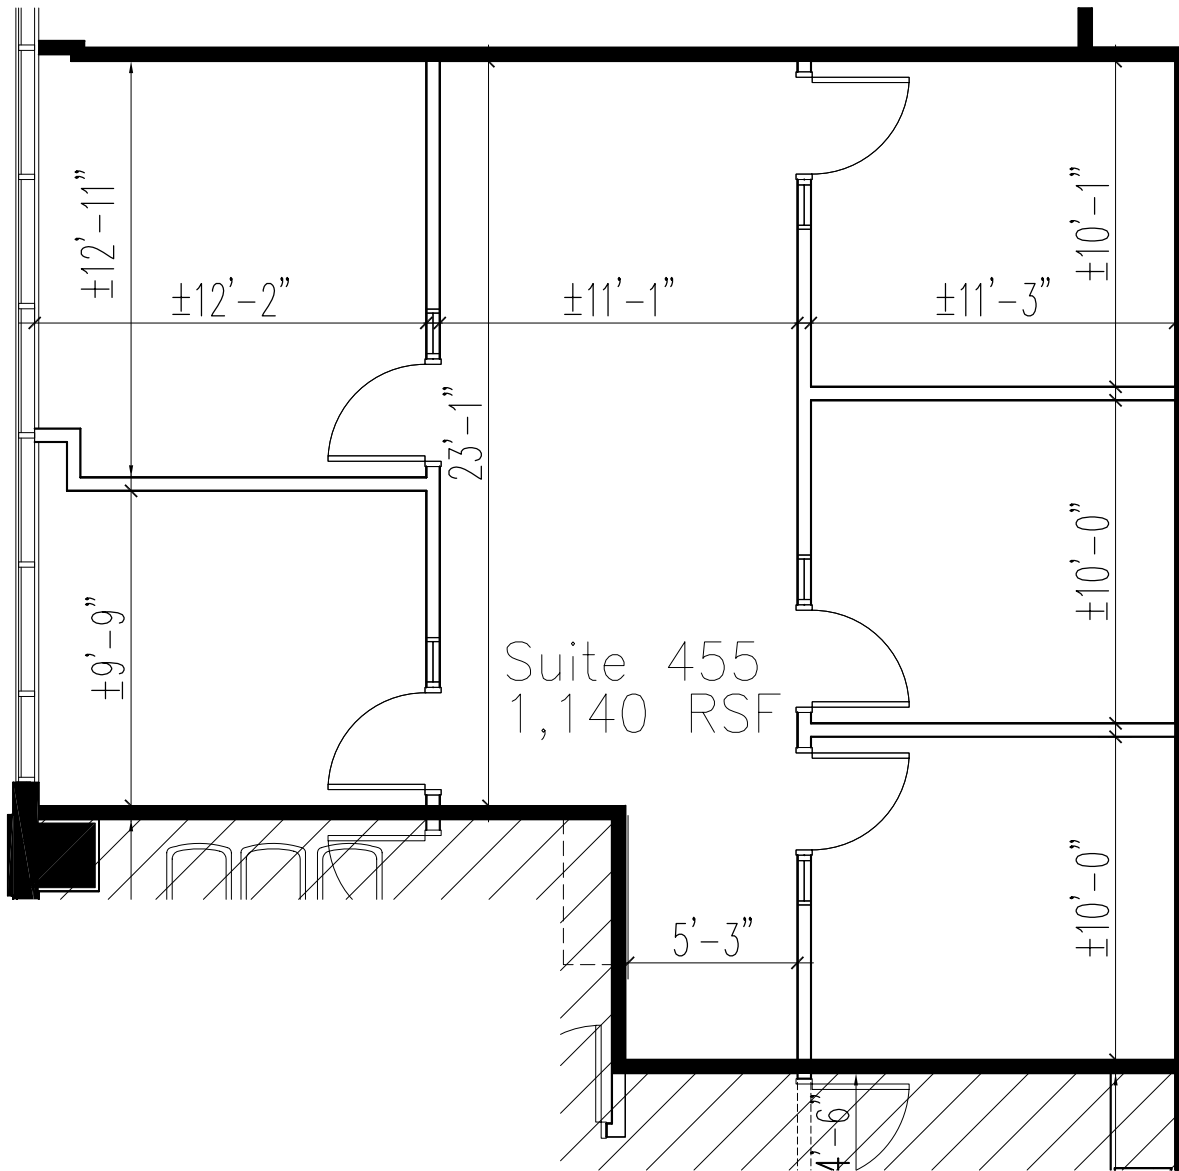

insight
design

1955 Northwest
17th Avenue
Miami
Florida
3 3 1 2 5
305 545 4964

6505 Blue Lagoon Dr.

October 3rd, 2007

Suite 455

N.T.S.