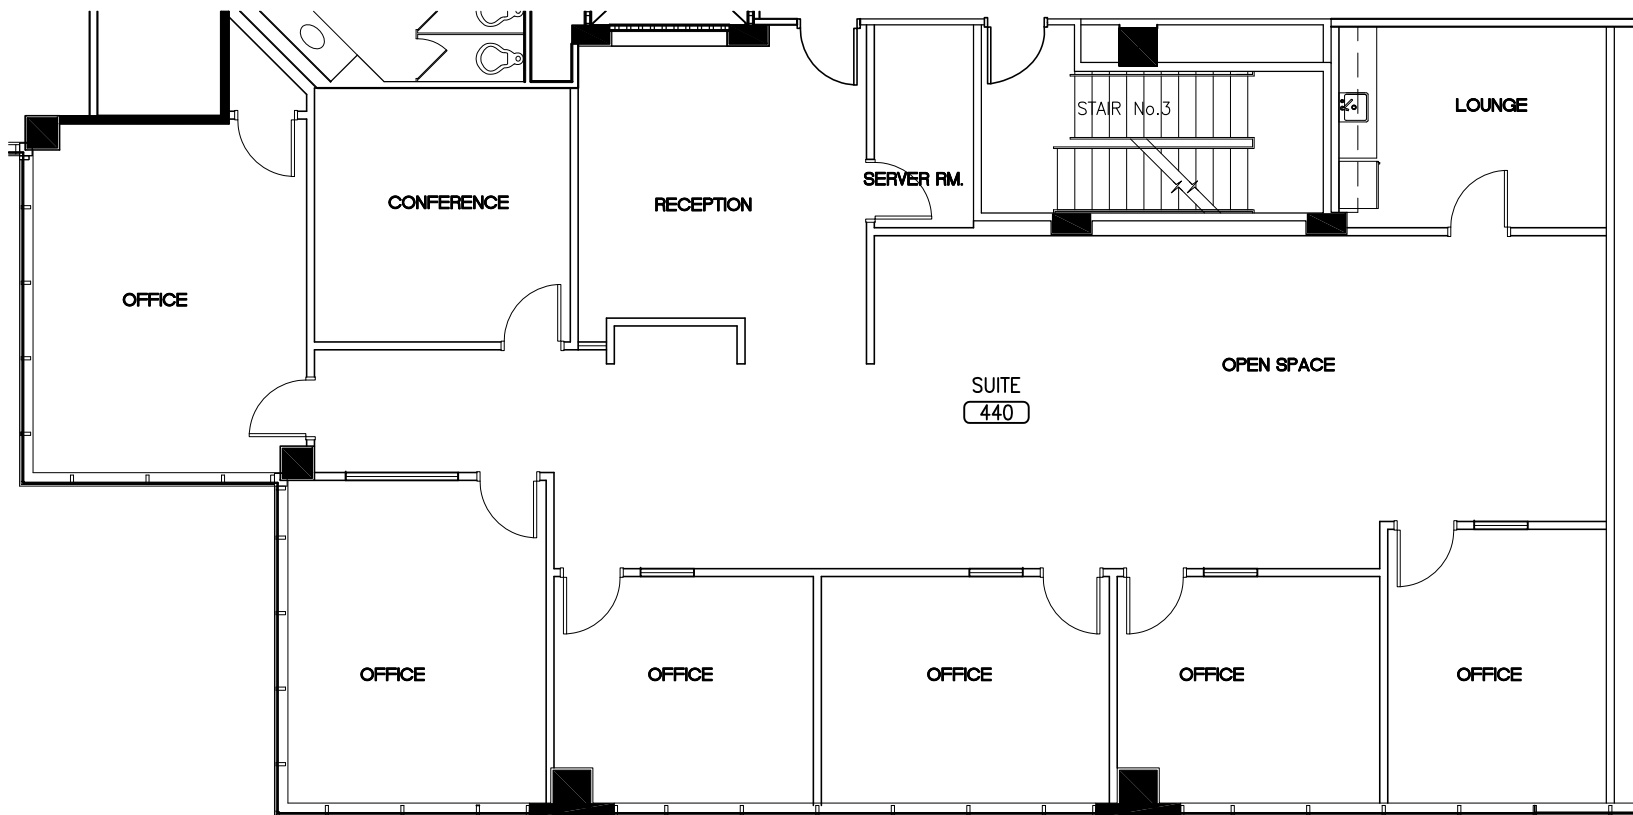

insight
design

2930 Northeast
2nd Court
Miami
Florida
3 3 1 3 7
305 545 4964

Management & Leasing by
TAYLOR&MATHIS

6505 WATERFORD AT BLUE LAGOON
August 08, 2011 AS-BUILT