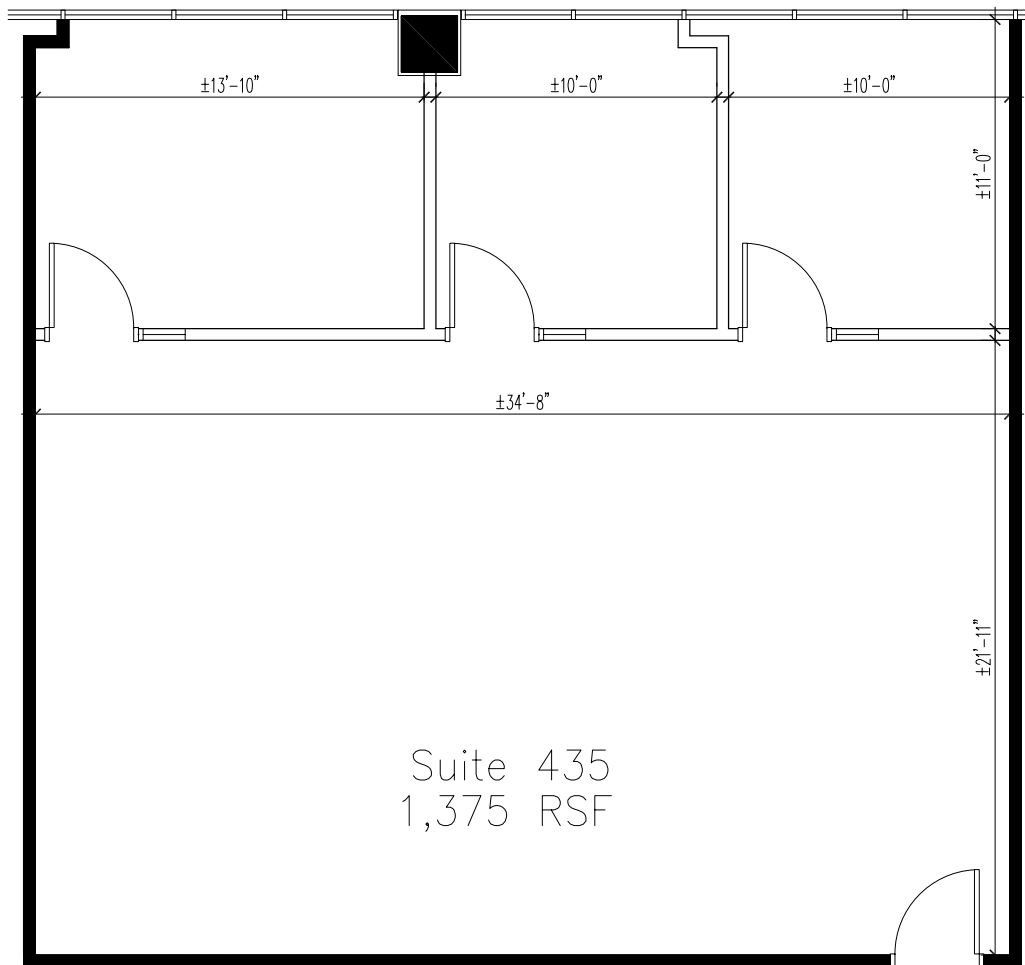

insight
design

1955 Northwest
17th Avenue
Miami
Florida
33125
305 545 4964

Suite 435
1,375 RSF

6505 Blue Lagoon Dr.

10.10.06

Suite 435

N.T.S.