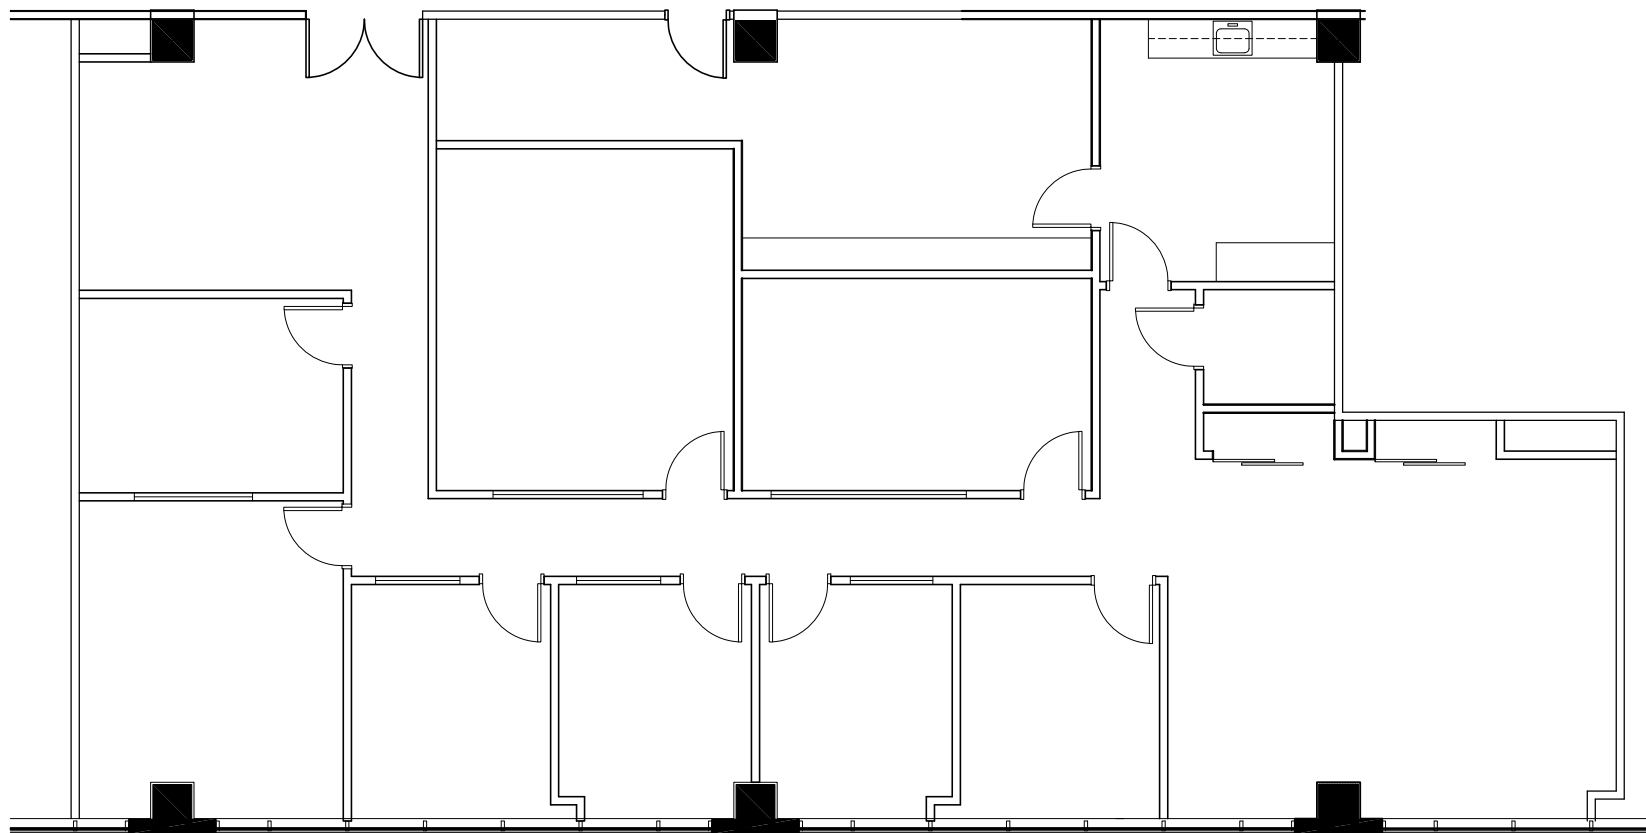

insight  
design

2930 Northeast  
2nd Court  
Miami  
Florida  
3 3 1 3 7  
305 545 4964

# 6505 WATERFORD AT BLUE LAGOON

October 15th, 2012

AS-BUILT

SUITE 430  
N.T.S.

Leasing by

TAYLOR&MATHIS