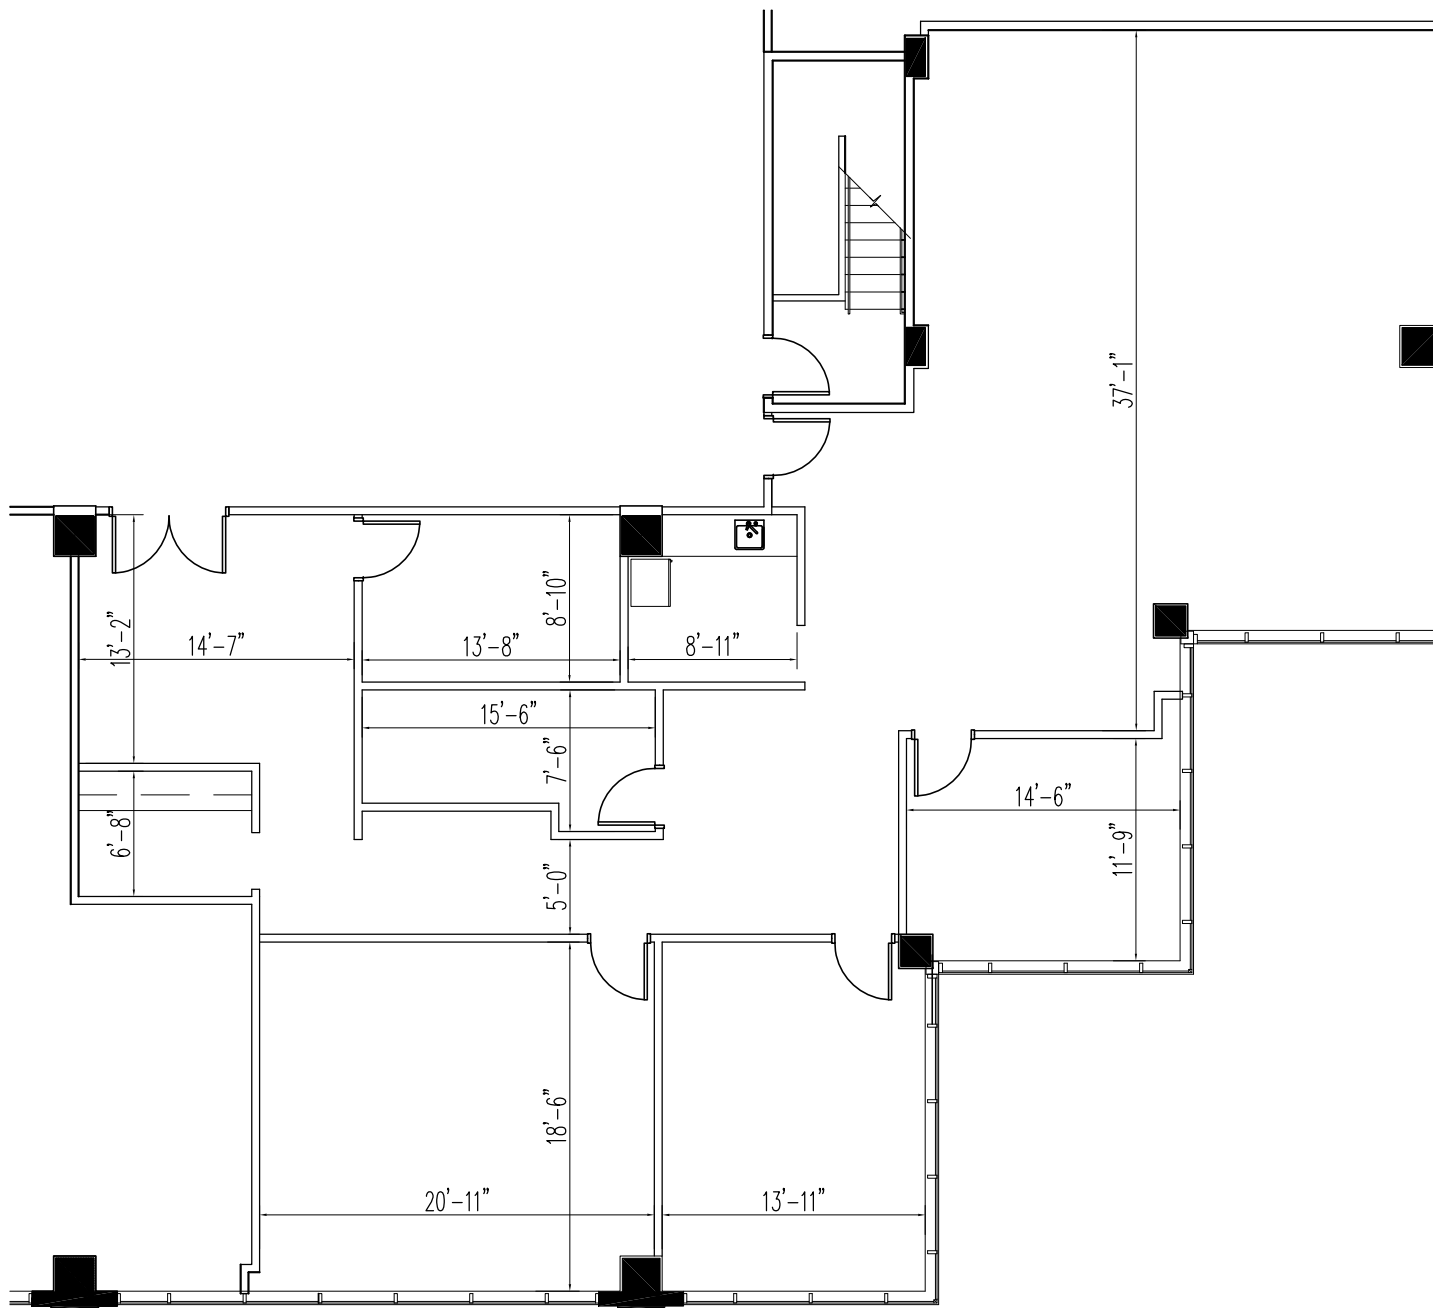

insight
design

2930 Northeast
2nd Court
Miami
Florida
3 3 1 3 7
305 545 4964

Management & Leasing by
TAYLOR&MATHIS

6505 WATERFORD AT BLUE LAGOON
04.28.11 AS-BUILT