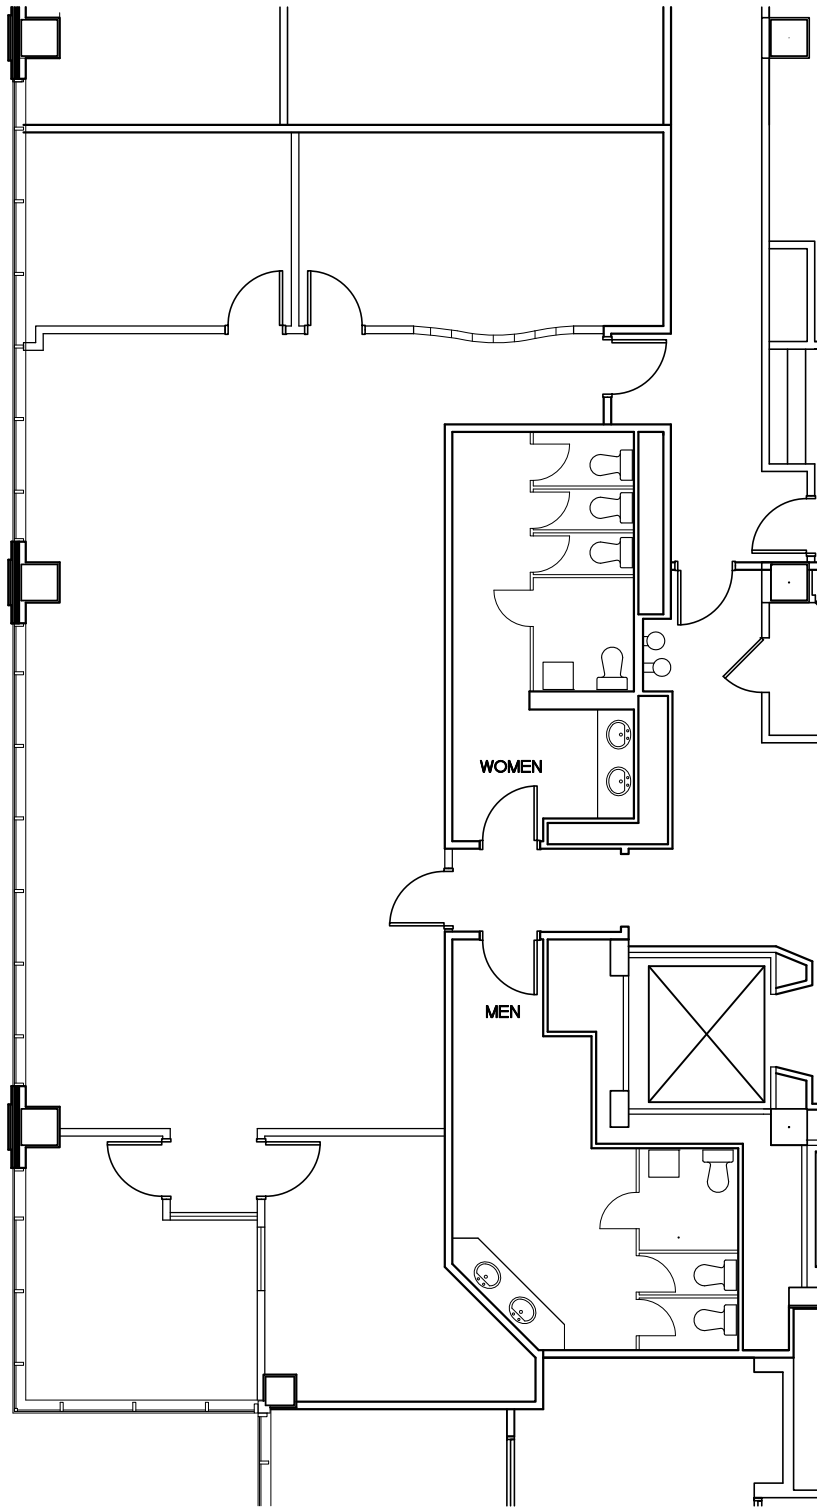

insight  
design

1955 Northwest  
17th Avenue  
Miami  
Florida  
3 3 1 2 5  
305 545 4964

6303 Blue Lagoon Dr.

July 27th, 2010

Suite 460

N.T.S.