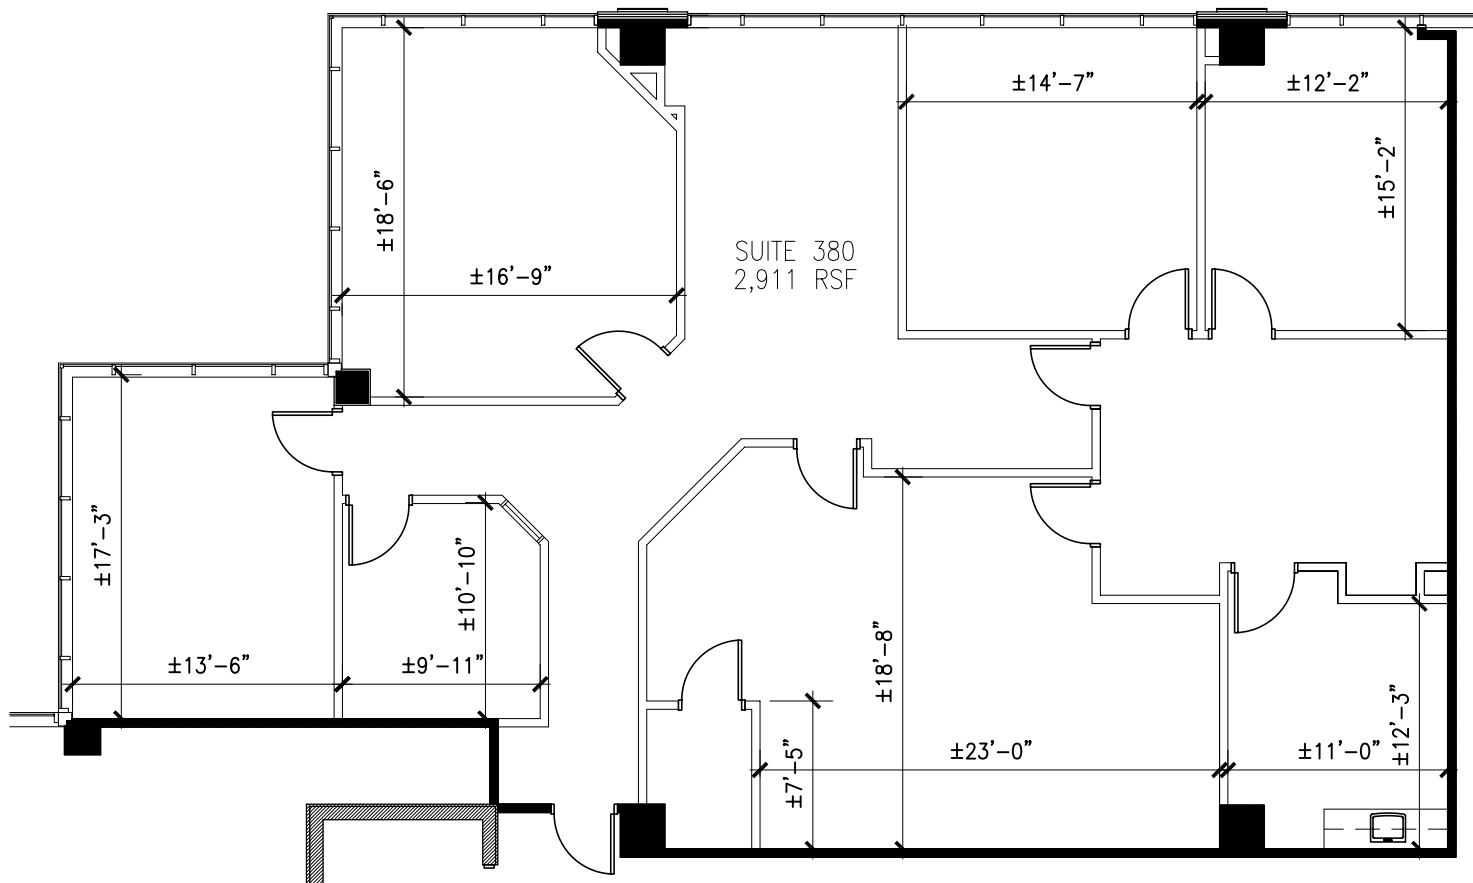

insight
design

1955 Northwest
17th Avenue
Miami
Florida
33125
305 545 4964

6303 Blue Lagoon Dr.

01.26.07

Suite 380
N.T.S.