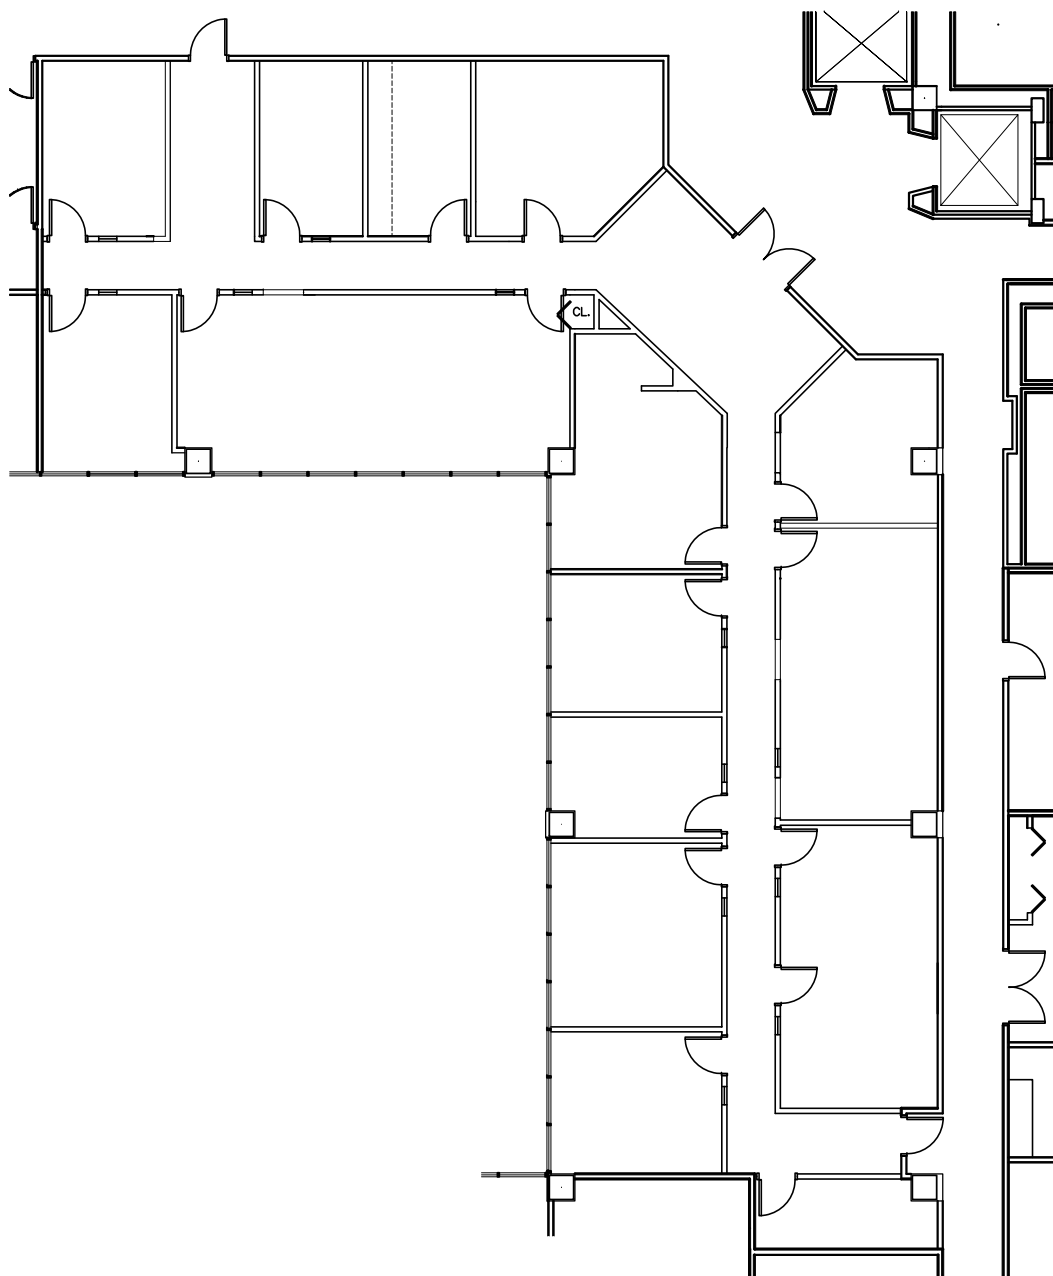

insight
design

1955 Northwest
17th Avenue
Miami
Florida
3 3 1 2 5
305 545 4964

Management & Leasing by
TAYLOR&MATHIS

6303 WATERFORD AT BLUE LAGOON

January 13th, 2011

AS-BUILT

SUITE 375

N.T.S.