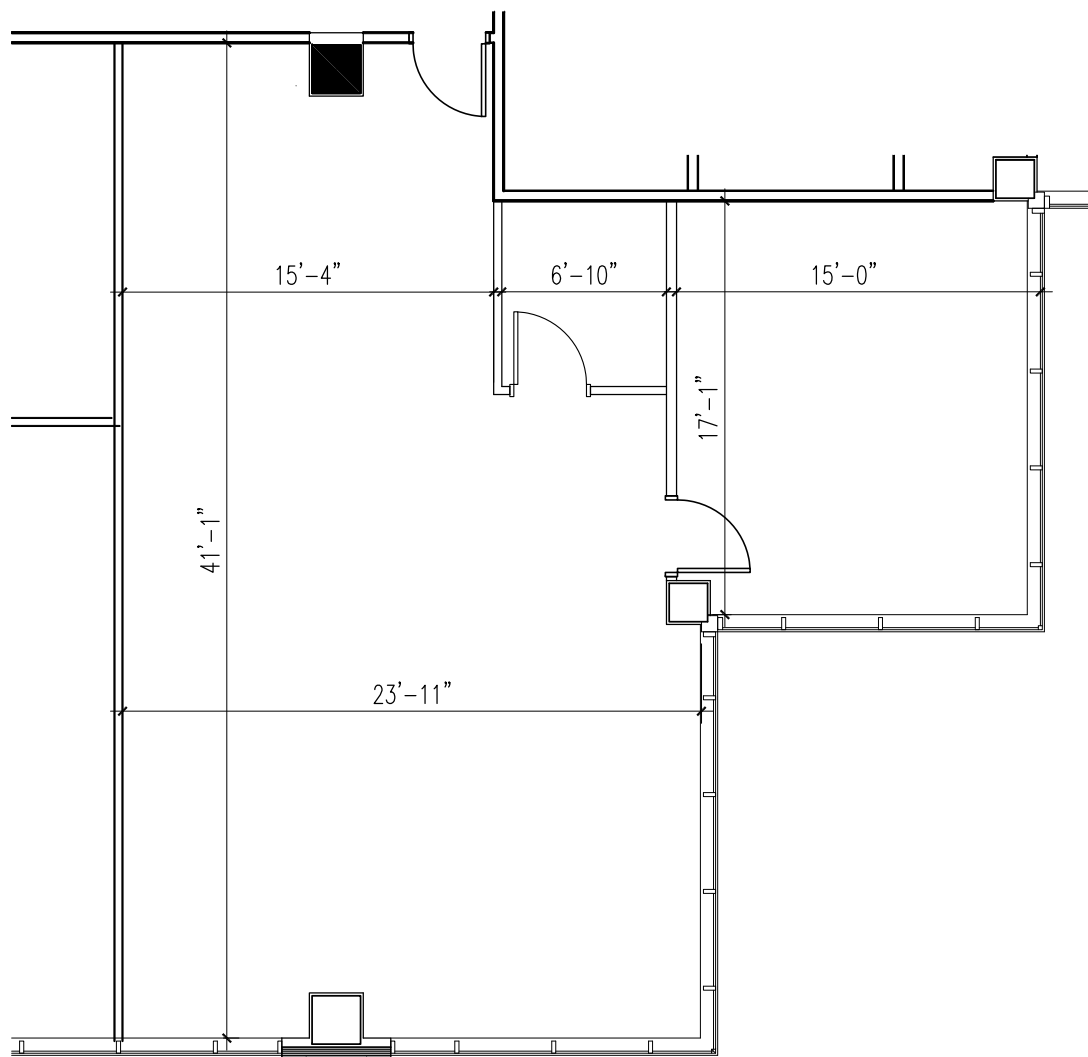

insight
design

2930 North East
2nd Court
Miami, Florida
33137
305 545 4964

6303 WATERFORD AT BLUE LAGOON

October 4th, 2012

As- built

SUITE 324
N.T.S.

Management & Leasing by
TAYLOR&MATHIS