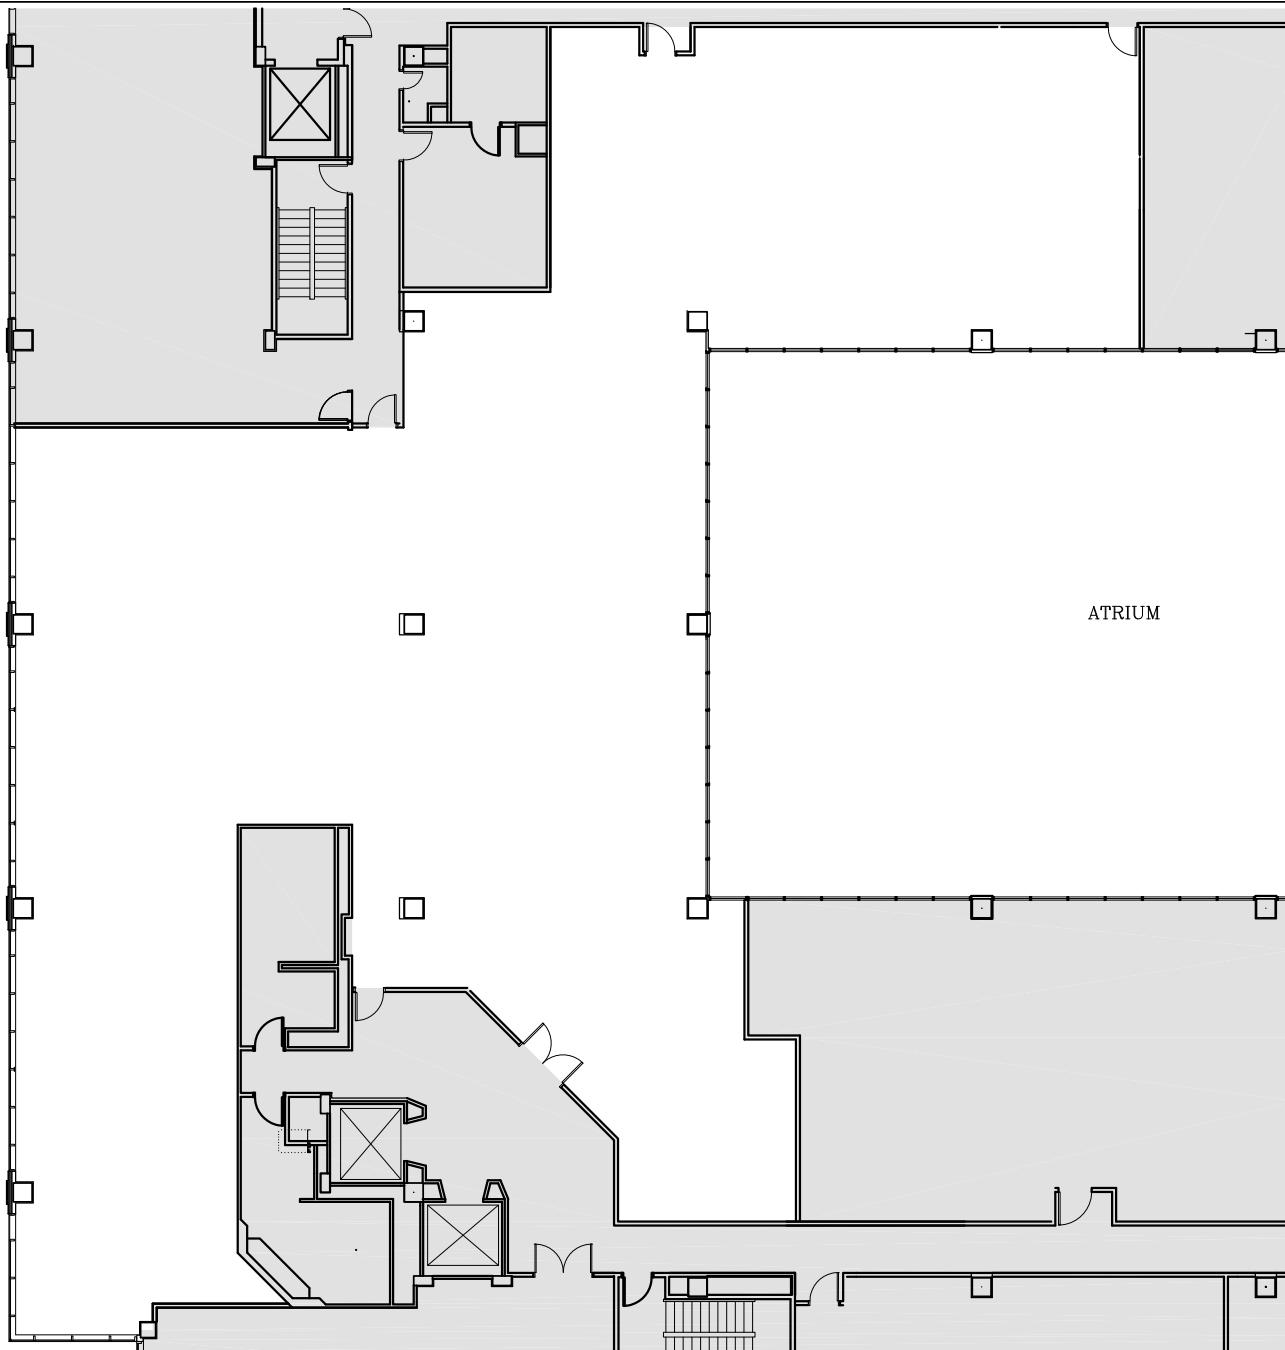

insight
design

2930 NW
2nd Court
Miami
Florida
33137
305 545 4964

LEGEND:

 OUTSIDE OF SUITE

EXTERIOR

ATRIUM

 LOCATION ON 3RD FLOOR

6303 Blue Lagoon Dr.

06.26.2012

Suites 315, 360, 364, 385
N.T.S.