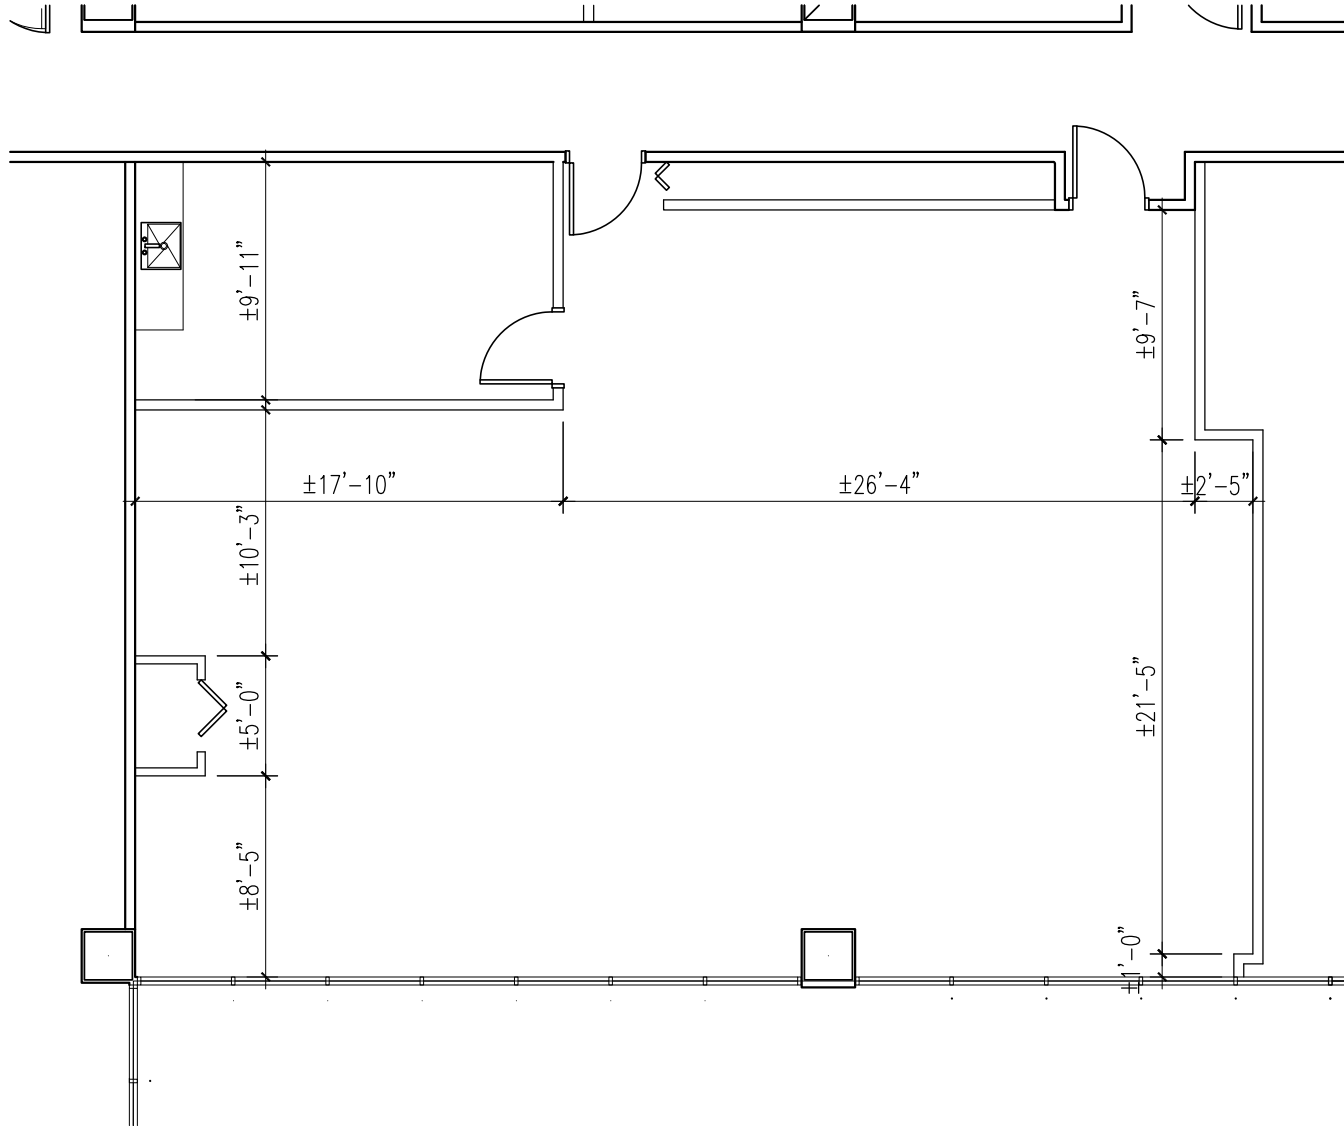

insight  
design

1955 Northwest  
17th Avenue  
Miami  
Florida  
3 3 1 2 5  
305 545 4964

6303 Blue Lagoon Dr.

June 4th, 2009

SUITE 275  
NTS