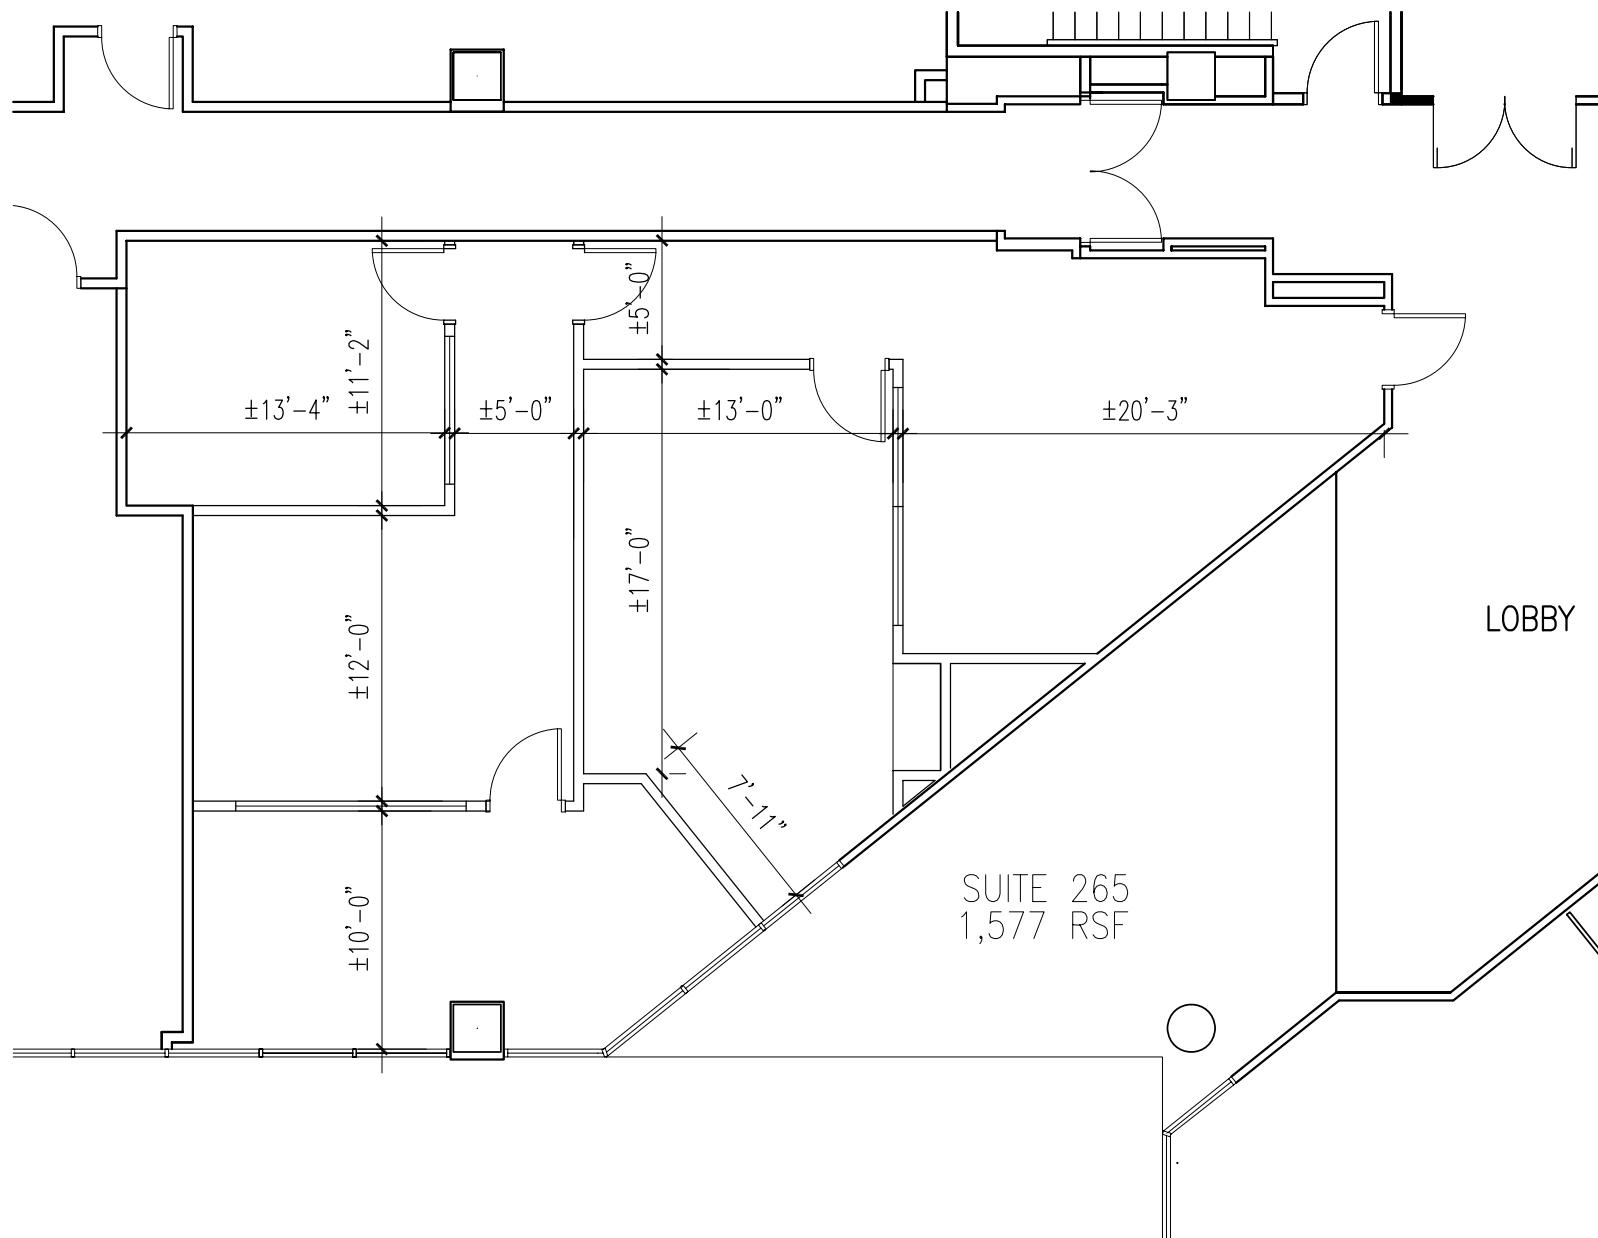

insight
design

1955 Northwest
17th Avenue
Miami
Florida
33125
305 545 4964

6303 Blue Lagoon Dr.

02.28.07

As-Built

Suite 265
NTS