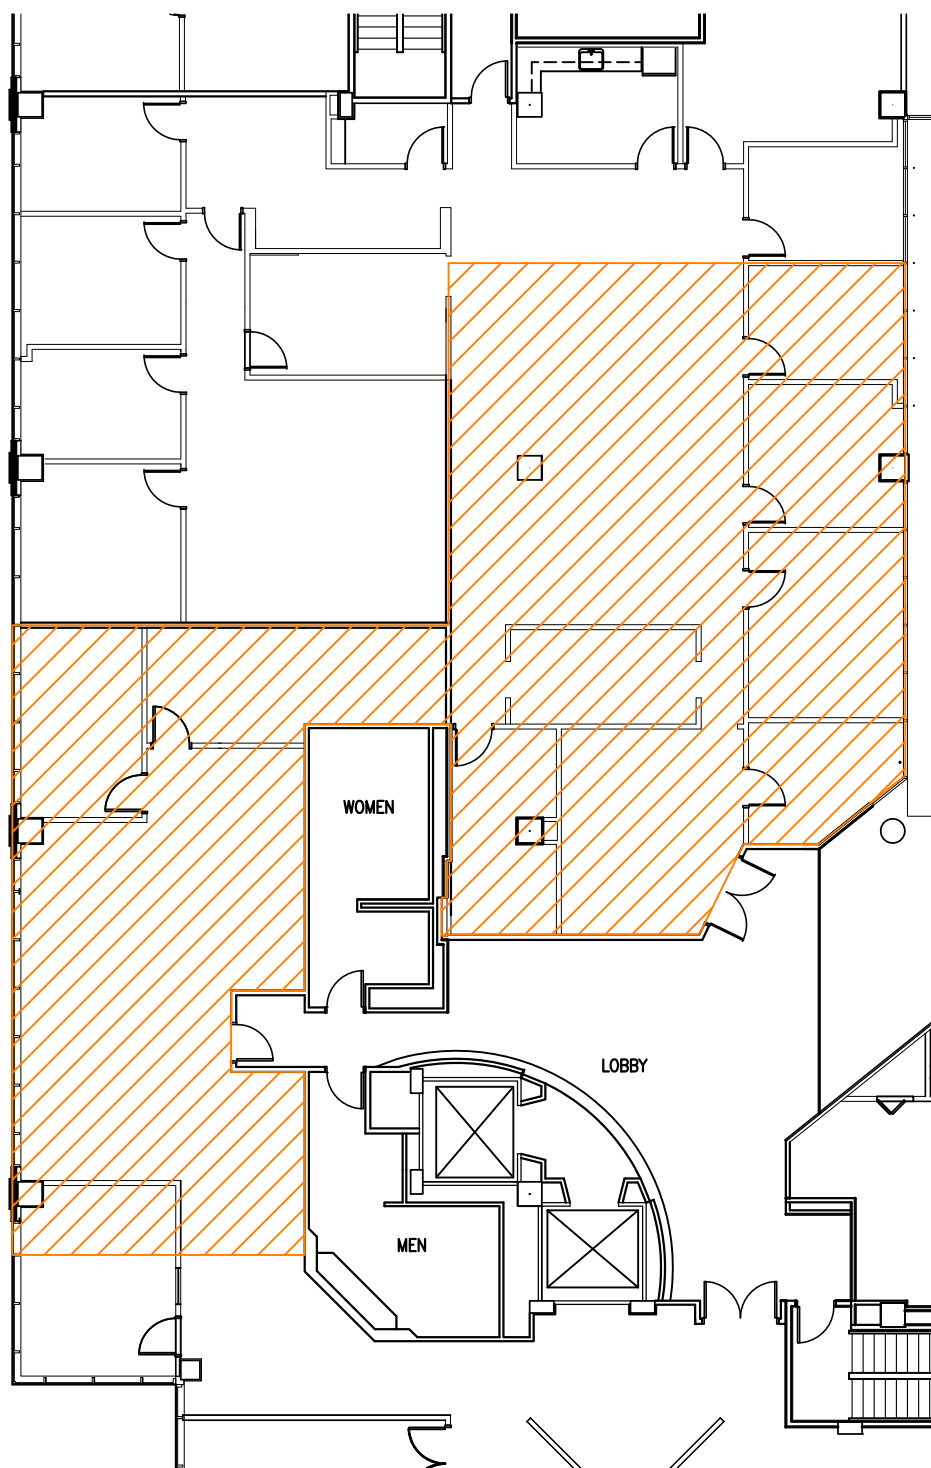

insight  
design

2930 Northeast  
2nd Court  
Miami  
Florida  
33137  
305 545 4964

Management & Leasing by  
**TAYLOR&MATHIS**

6303 Blue Lagoon Dr.

May 9th, 2011

Surrender Space

2nd Floor  
N.T.S.