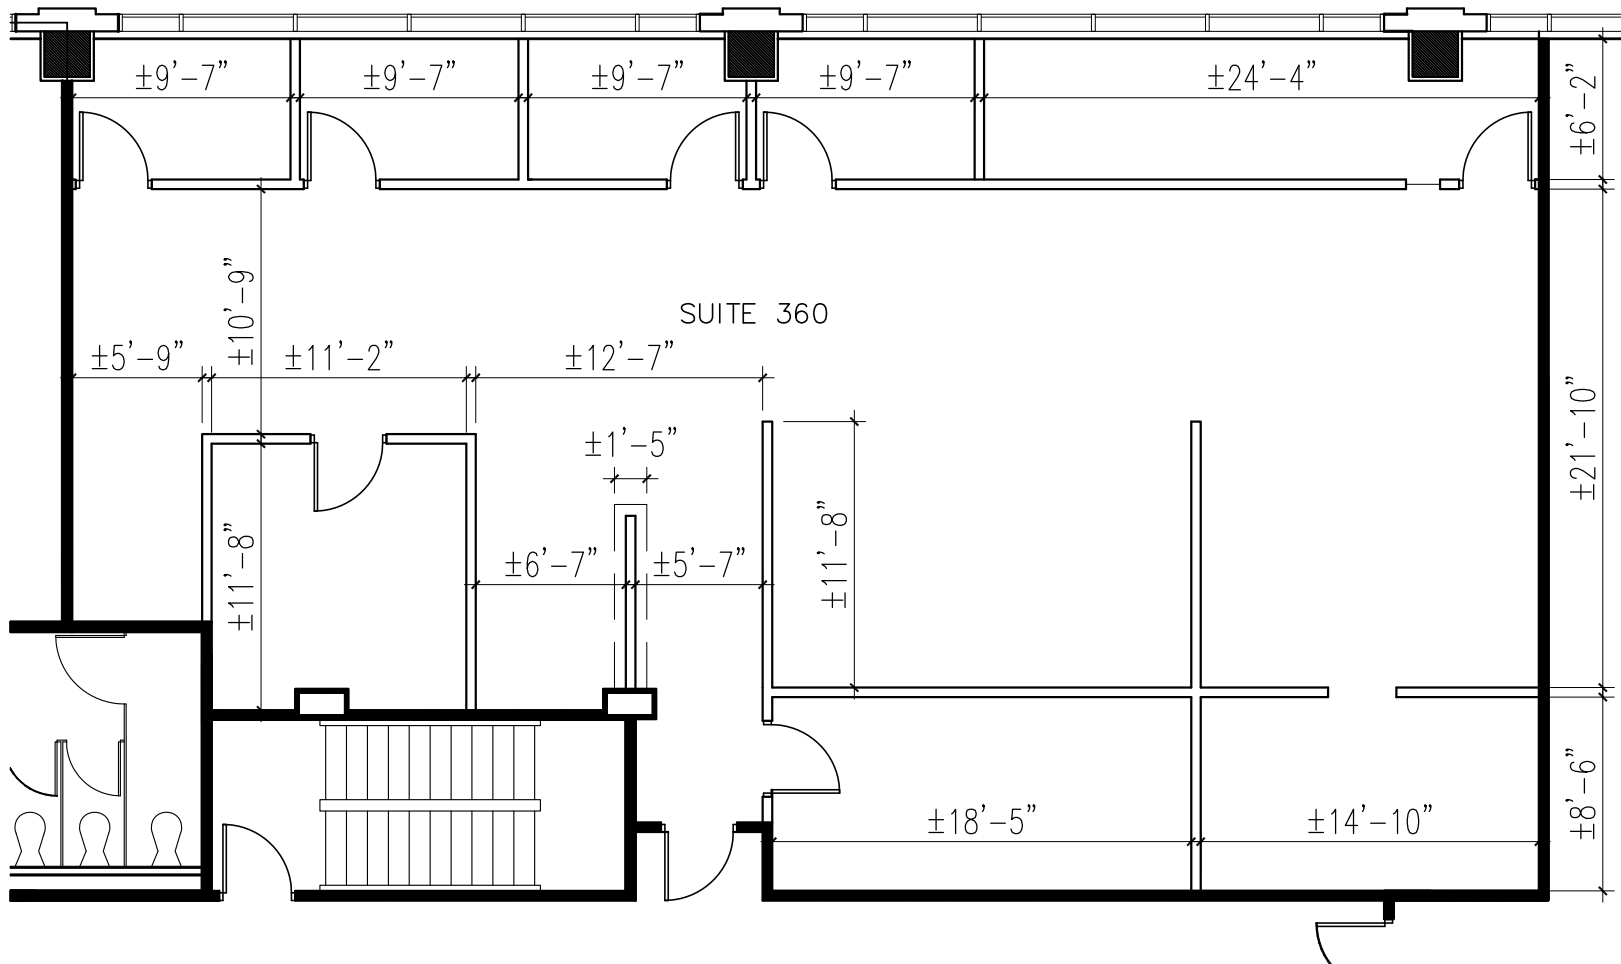

insight
design

1955 Northwest
17th Avenue
Miami
Florida
33125
305 545 4964

6100 Blue Lagoon Dr.

03.09.11

Suite 360
N.T.S.

Leasing by
TAYLOR&MATHIS