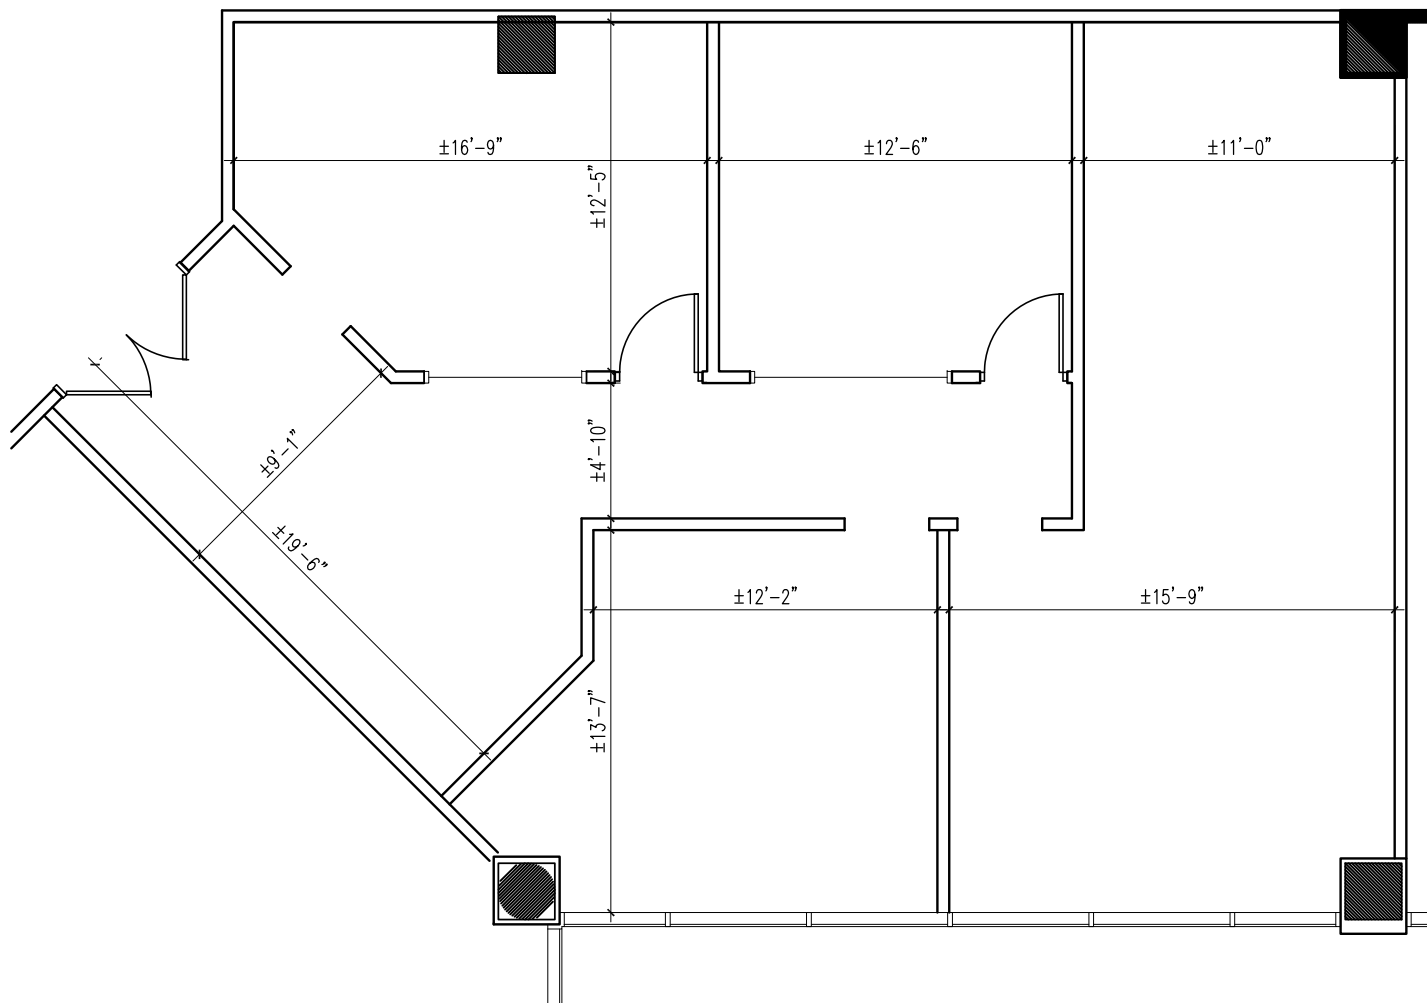

insight
design

1955 Northwest
17th Avenue
Miami
Florida
33125
305 545 4964

Management & Leasing by
TAYLOR&MATHIS

6100 Blue Lagoon Dr.

February 7th, 2011

As-Built Plan

Suite 355

N.T.S.