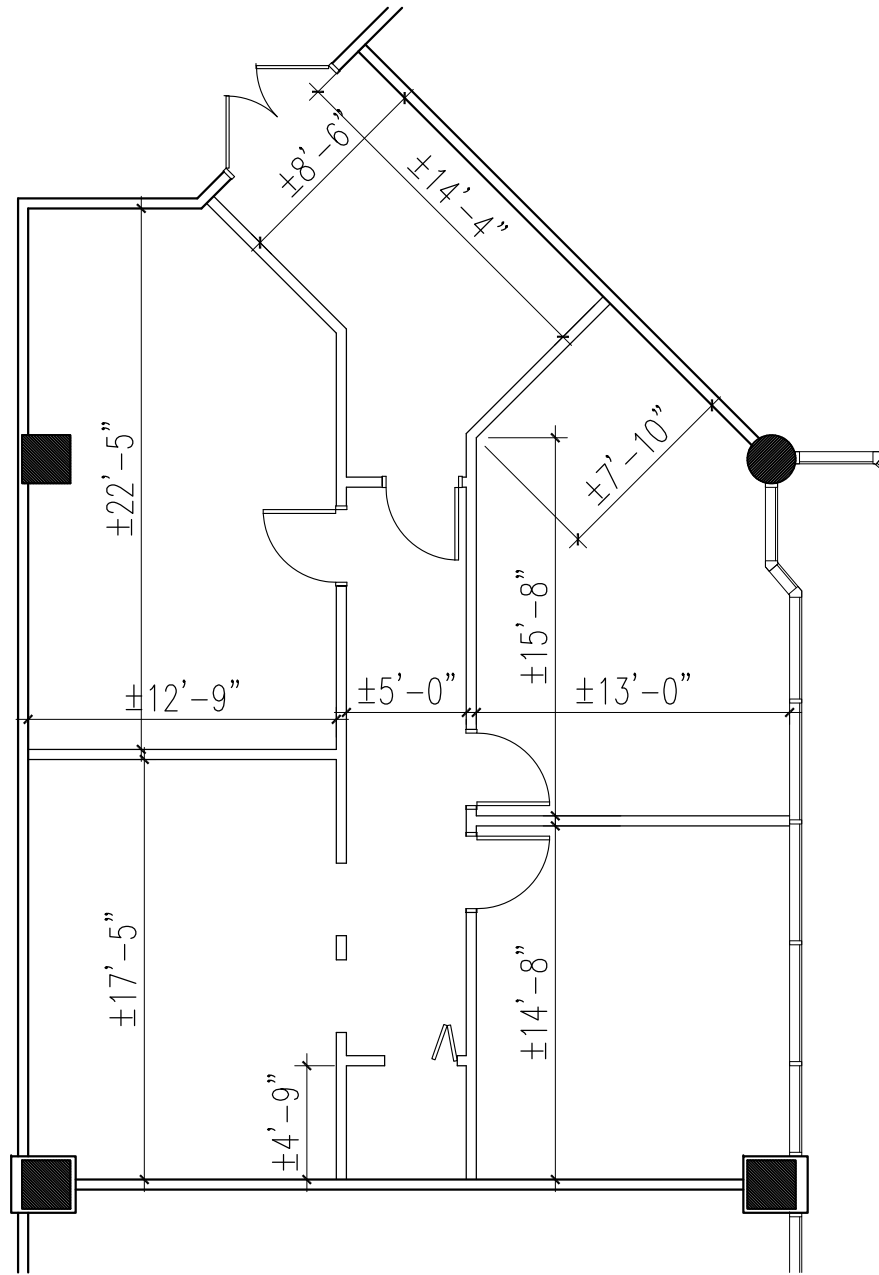

insight
design

1955 Northwest
17th Avenue
Miami
Florida
3 3 1 2 5
305 545 4964

6100 Blue Lagoon Drive

Management & Leasing by
TAYLOR&MATHIS

April 5th, 2010

Suite 335
N.T.S.