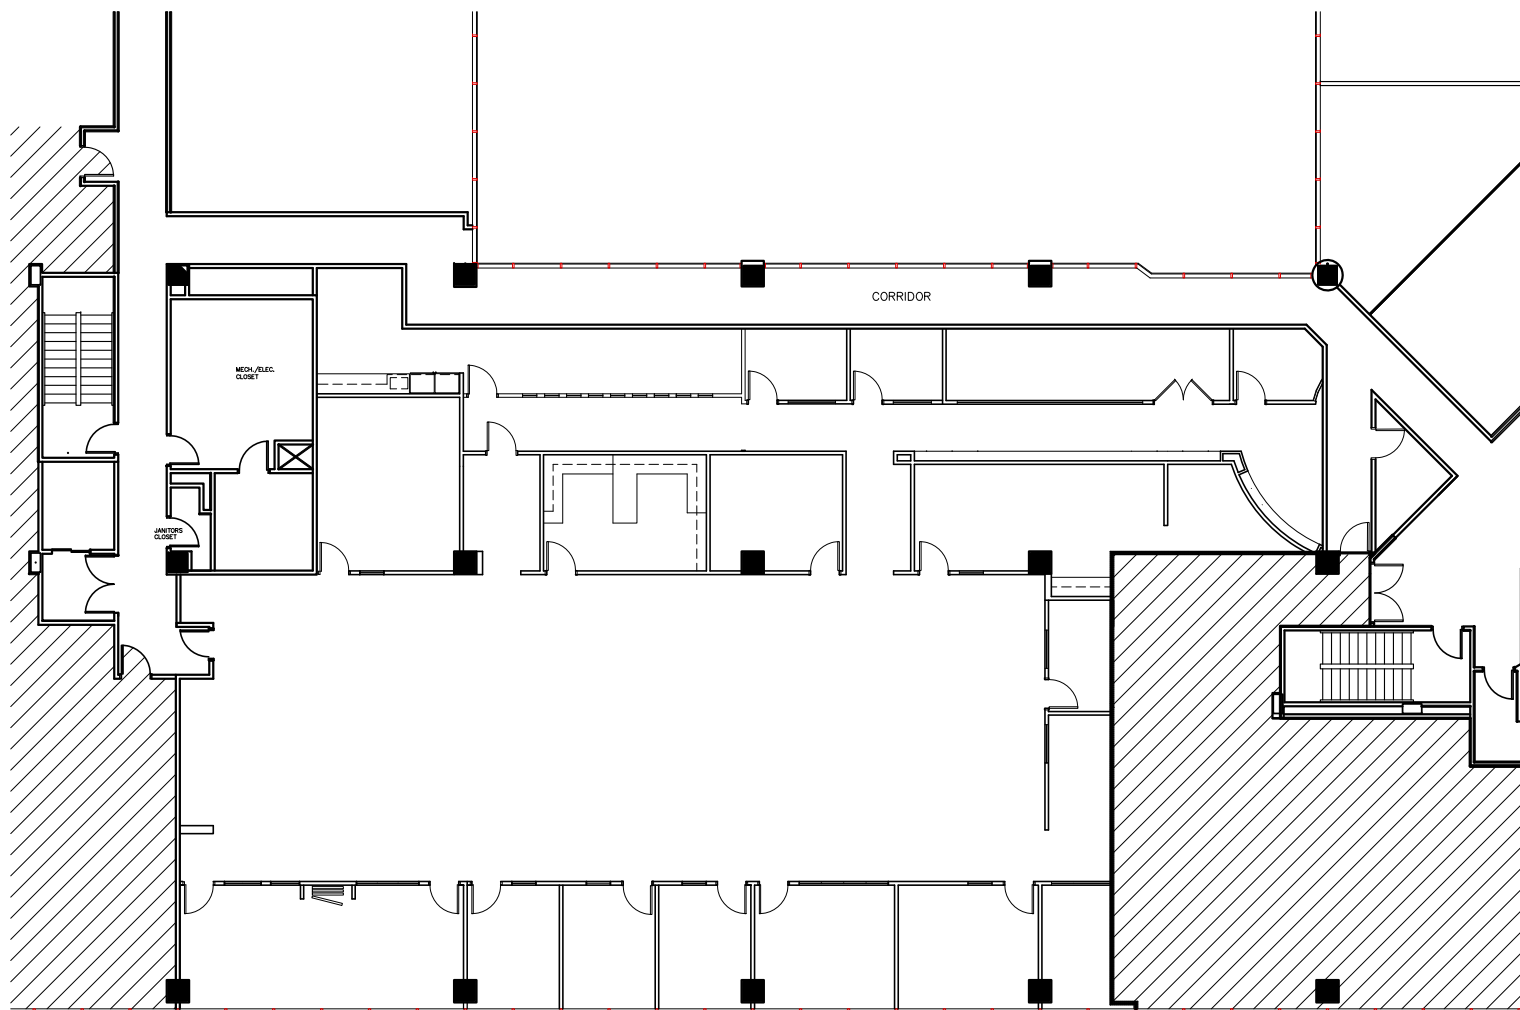

insight
design

2930 Northeast
2nd Court
Miami
Florida
3 3 1 3 7
305 545 4964

6100 Blue Lagoon Drive

Management & Leasing by
TAYLOR&MATHIS

August 8th, 2011

Suite 310
N.T.S.