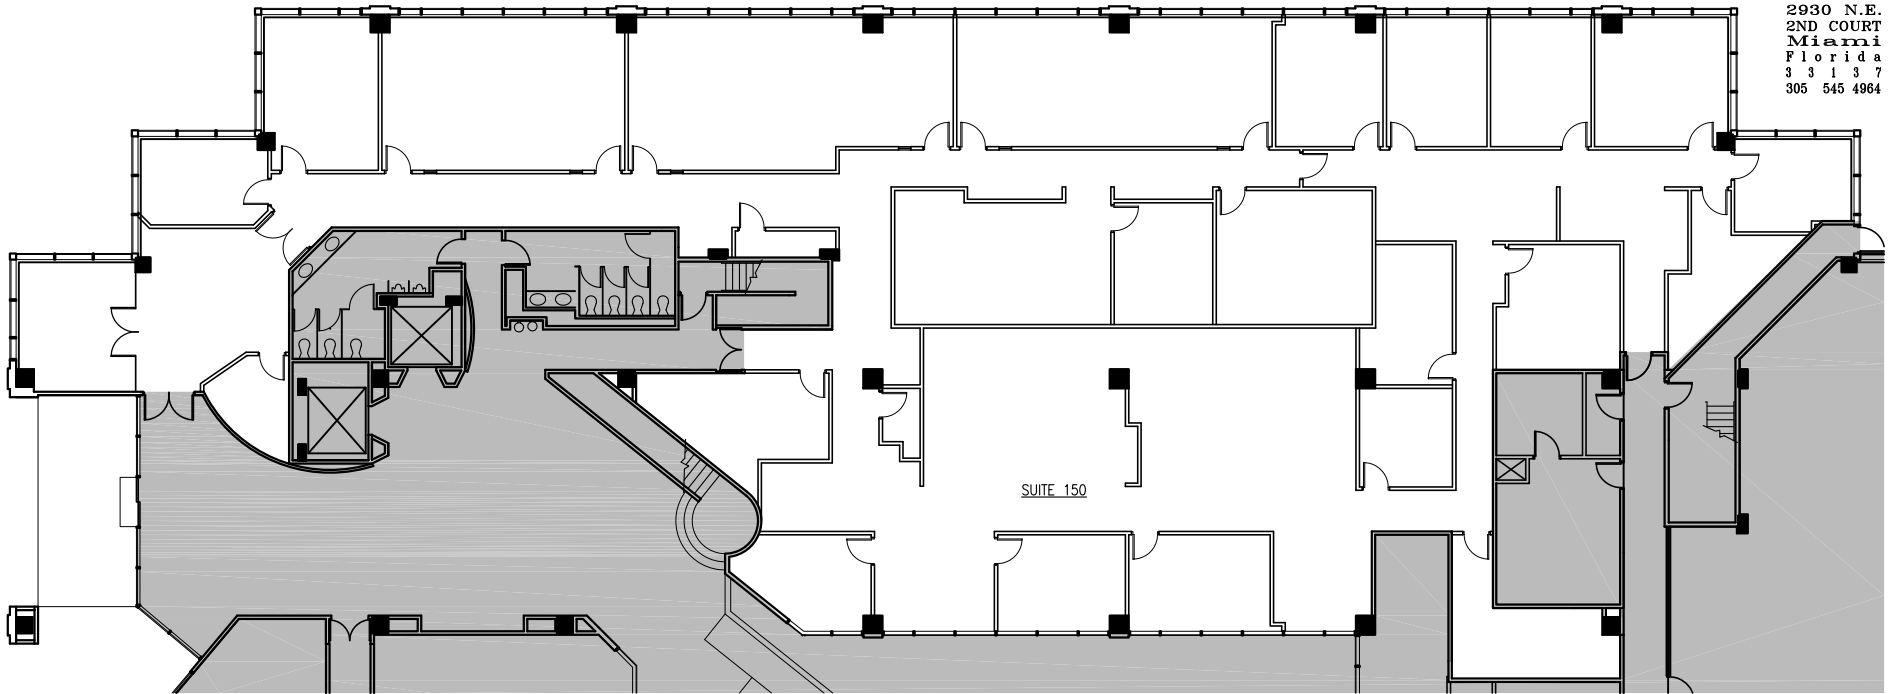

insight
design

2930 N.E.
2ND COURT
Miami
Florida
3 3 1 3 7
305 545 4964

SUITE 150

Management & Leasing by
TAYLOR&MATHIS

6100 WATERFORD AT BLUE LAGOON

June 30th, 2011

AS-BUILT

SUITE 150
N.T.S.